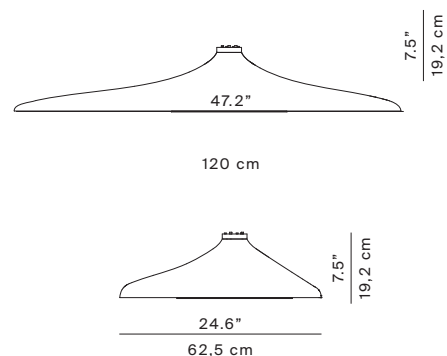

SOLEIL NOIR

Design Odile Decq, 2015

**LUCE
PLAN**

Type:	Ceiling	
Light Source:	LED 35W ⁽¹⁾ 3000K CRI 80 1728 lm push dimmer/DALI	EEL: A
Product use:	Indoor	
Materials:	molded polyurethane foam	
Colors:	white, black	
Description:	Soleil Noir is a lamp that interprets the theme of the chandelier through a technological, futuristic vision. It comes with an avant-garde optical system to guarantee the uniform spread of light on the diffuser.	

Insulation class: 

Reference code: Structure
D89p 1D890P000035 black
1D890P000002 white

D89p

weight 6,10 Kg

⁽¹⁾ LED module is not replaceable
Power consumption by device