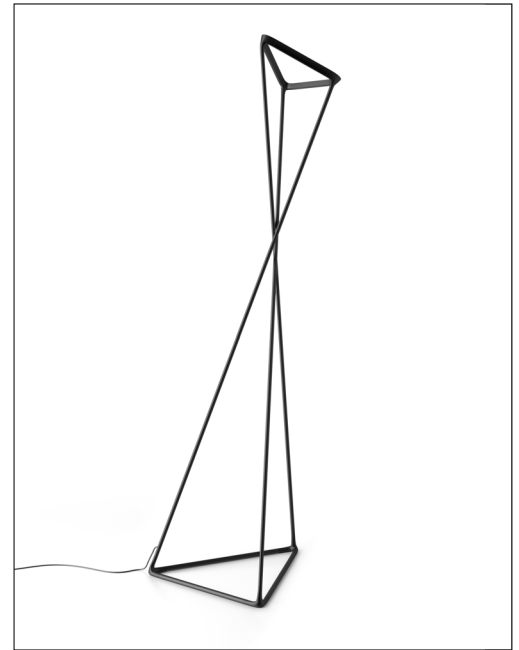

TANGO

design Francisco Gomez Paz, 2014

**LUCE
PLAN**

Type: Floor

Light Source: LED 35W⁽¹⁾ 2700 or 3000K, 2325 lm EEL: A
sensor dimmer + on/off footswitch

Product use: Indoor

Materials: Structure in aluminium
Joints in elastomer

Colors: Black

Description: An innovative floor lamp for indirect lighting, giving the fixture a dynamic posture of variable geometry, which through a simple gesture makes it possible to gently adjust the direction of the beam.

Rating: 220-240 V ~ 50/60 Hz

Marking:

Reference code: Structure
D77NT (3000K) 1D77NTD00001 black
D77NTW (2700K) 1D77NTDW0001 black