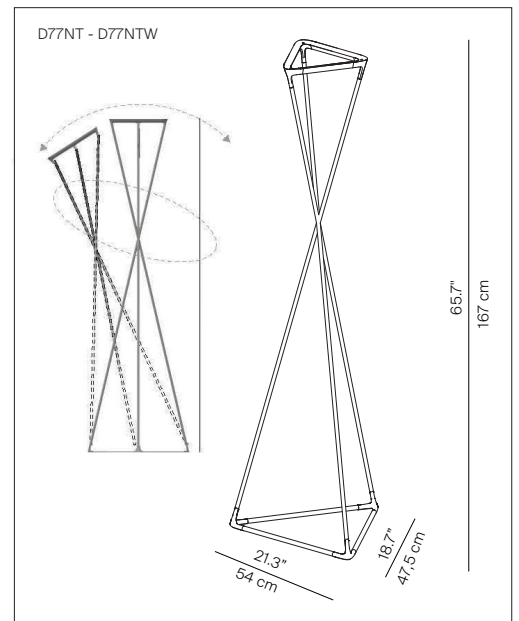

# TANGO

design Francisco Gomez Paz, 2014

**LUCE  
PLAN**

Type: Floor

Light Source: LED 35W<sup>(1)</sup> 2700 or 3000K, 2325 lm EEL: A  
sensor dimmer + on/off footswitch

Product use: Indoor

Materials: Structure in aluminium  
Joints in elastomer

Colors: Black

Description: An innovative floor lamp for indirect lighting, giving the fixture a dynamic posture of variable geometry, which through a simple gesture makes it possible to gently adjust the direction of the beam.

Rating:   220-240 V ~ 50/60 Hz

Marking: 

Reference code: Structure  
D77NT (3000K) 1D77NTD00001 black  
D77NTW (2700K) 1D77NTDW0001 black

\* The LED lamps cannot be changed in the luminaire