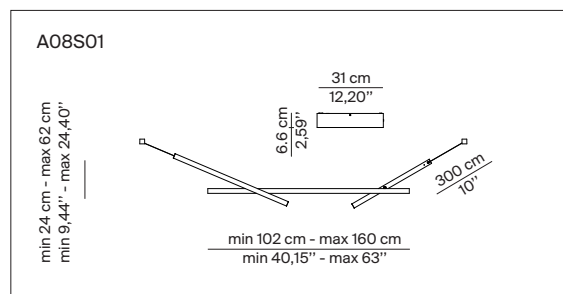

phase cut canopy

Reference code: **A08/1T** 1A080/01T501 black
A08/2T 1A080/02T501 black

ACROSS

design Pio & Tito Toso

Possible configurations: