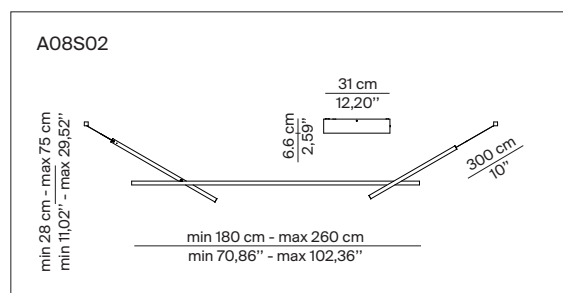

phase cut canopy

Reference code: **A08/1T** 1A080/01T501 black
A08/2T 1A080/02T501 black

ACROSS

design Pio & Tito Toso

Possible configurations: