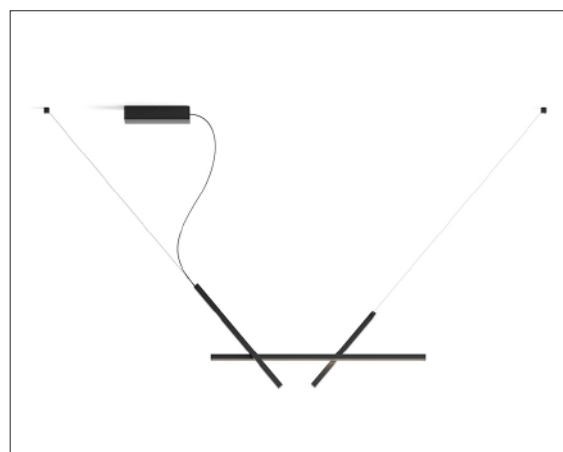

ACROSS

design Pio & Tito Toso

Type: Suspension

Light source: **A08SW1:** led module 32W, 2700K, CRI 90
A08S01: led module 32W, 3000K, CRI 90
A08SC1: led module 32W, 3500K, CRI 90
A085W2: led module 56W, 2700K, CRI 90
A08S02: led module 56W, 3000K, CRI 90
A08SC2: led module 56W, 3500K, CRI 90

Product use: Indoor

Materials: Aluminium structure, polycarbonate diffuser

Colors: Black

Description: Across is a versatile and dynamic lamp, ready to personalize any space, "crossing" it with a clear, distinctive graphic gesture. A linear suspension lamp composed of three interconnected axes of two different sizes, to create compositions with different images and levels of complexity.

Structure 3000K

Reference code: **A08S01** 1A080S010001 black
A08S02 1A080S020001 black

Structure 3500K

Reference code: **A08SC1** 1A080SC10001 black
A08SC2 1A080SC20001 black

Dimming 1-10V canopy

Reference code: **A08/1D** 1A080/01D501 black
A08/2D 1A080/02D501 black

phase cut canopy

Reference code: **A08/1T** 1A080/01T501 black
A08/2T 1A080/02T501 black

ACROSS

design Pio & Tito Toso

Possible configurations: