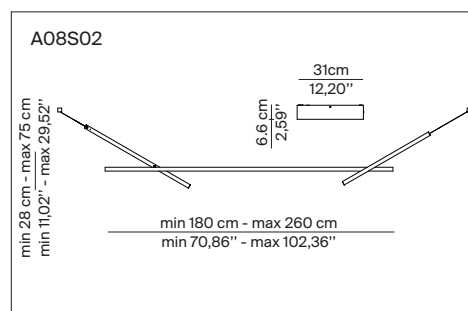

Phase cut ceiling rose

Reference code: **A08/1T** 1A080/01T002 white
1A080/01T001 black
A08/2T 1A080/02T002 white
1A080/02T001 black

ACROSS

design Pio & Tito Toso

Possible configurations: