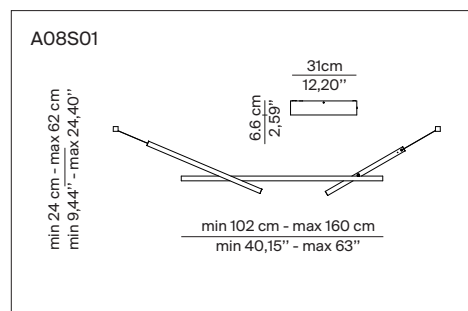

Phase cut ceiling rose

Reference code: **A08/1T** 1A080/01T002 white
1A080/01T001 black
A08/2T 1A080/02T002 white
1A080/02T001 black

ACROSS

design Pio & Tito Toso

Possible configurations: