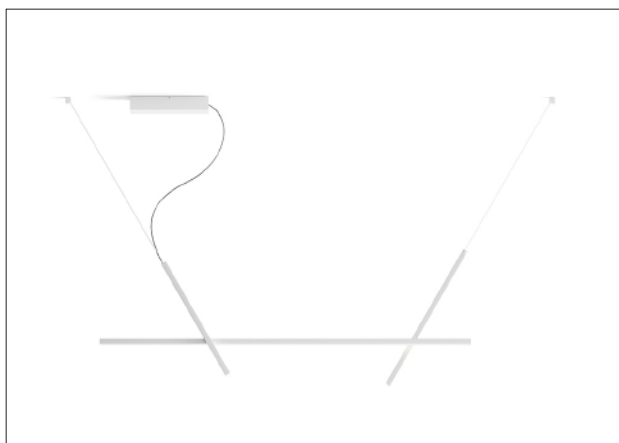

Product use: Indoor

Materials: Aluminium structure, polycarbonate diffuser

Colors: White, black

Description: Across is a versatile and dynamic lamp, ready to personalize any space, "crossing" it with a clear, distinctive graphic gesture. A linear suspension lamp composed of three interconnected axes of two different sizes, to create compositions with different images and levels of complexity.

Phase cut ceiling rose

Reference code: **A08/1T** 1A080/01T002 white
1A080/01T001 black
A08/2T 1A080/02T002 white
1A080/02T001 black

ACROSS

design Pio & Tito Toso

Possible configurations: