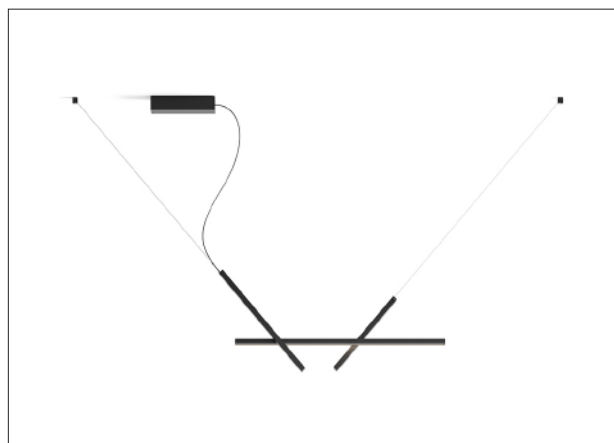

ACROSS

design Pio & Tito Toso

Type: Suspension

Light source: **A08SW1:** led module 32W, 2700K, CRI 90, 24W dc SELV
A08S01: led module 32W, 3000K, CRI 90, 24W dc SELV
A08SW2: led module 56W, 2700K, CRI 90, 24W dc SELV
A08S02: led module 56W, 3000K, CRI 90, 24W dc SELV

Product use: Indoor

Materials: Aluminium structure, polycarbonate diffuser

Colors: White, black

Description: Across is a versatile and dynamic lamp, ready to personalize any space, "crossing" it with a clear, distinctive graphic gesture. A linear suspension lamp composed of three interconnected axes of two different sizes, to create compositions with different images and levels of complexity.

Structure 3000K

Reference code: **A08S01** 1A080S010002 white
1A080S010001 black
A08S02 1A080S020002 white
1A080S020001 black

DALI ceiling rose

Reference code: **A08/1D** 1A080/01D002 white
1A080/01D001 black
A08/2D 1A080/02D002 white
1A080/02D001 black

Phase cut ceiling rose

Reference code: **A08/1T** 1A080/01T002 white
1A080/01T001 black
A08/2T 1A080/02T002 white
1A080/02T001 black

ACROSS

design Pio & Tito Toso

Possible configurations: