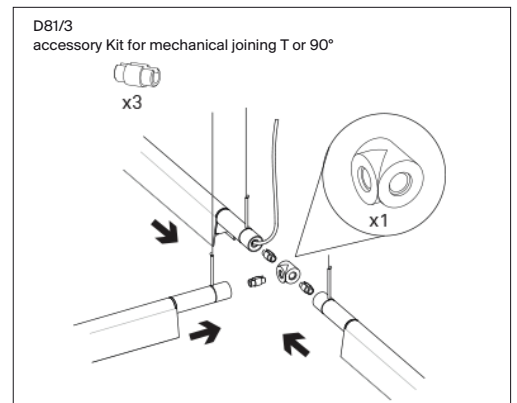

COMPENDIUM

design Daniel Rybakken

**LUCE
PLAN**

Type: Suspension

Lamps: D81B1 + D81/7T LED 37W (*) 3000K
D81BW1 + D81/7T LED 37W (*) 2700K
dimnable phase cut

D81B1 + D81/25D LED 37W (*) 3000K
D81BW1 + D81/25D LED 37W (*) 2700K
dimnable push/DALI

Product use: Indoor

Materials: Profile in extruded aluminum anodized in various colors.

Colors: Black, brass, aluminum

Description: Compendium stands out for the evocative graphic-sculptural impact of their slim silhouette.

Rating: 220-240 V ~ 50/60 Hz
IP20

Marking: