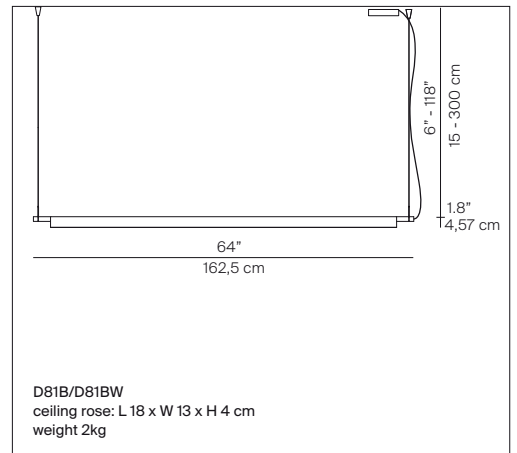

Rating:   220-240 V ~ 50/60 Hz  
IP20

Marking: 

Reference code: Structure

D81B1	1D810B010030	brass	1.926 lm
3000K	1D810B010020	alu	1.926 lm
	1D810B010001	black	1.516 lm
D81BW1	1D810BW10030	brass	1.848 lm
2700K	1D810BW10020	alu	1.848 lm
	1D810BW10001	black	1.453 lm