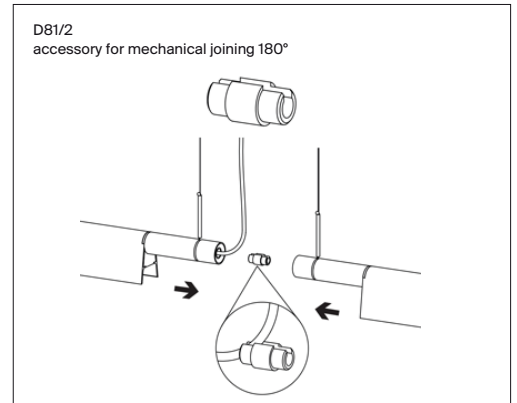

COMPENDIUM

design Daniel Rybakken

**LUCE
PLAN**

Type: Suspension

Lamps: D81B1 + D81/7T LED 37W (*) 3000K
D81BW1 + D81/7T LED 37W (*) 2700K
dimnable phase cut

D81B1 + D81/25D LED 37W (*) 3000K
D81BW1 + D81/25D LED 37W (*) 2700K
dimnable push/DALI

Product use: Indoor

Materials: Profile in extruded aluminum anodized in various colors.

Colors: Black, brass, aluminum

Description: Compendium stands out for the evocative graphic-sculptural impact of their slim silhouette.

Rating: 220-240 V ~ 50/60 Hz
IP20

Marking: