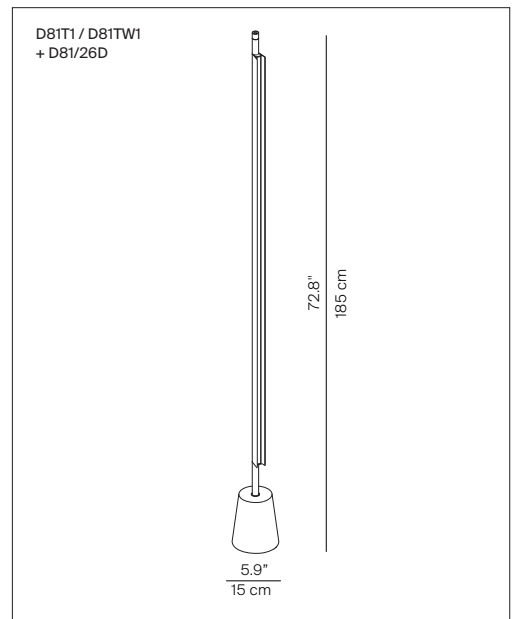

COMPENDIUM

design Daniel Rybakken

**LUCE
PLAN**

Type: Floor

Lamps: D81T1 LED 37W⁽¹⁾ 3000K
D81TW1 LED 37W⁽¹⁾ 2700K

Product use: Indoor

Materials: Profile in extruded aluminum anodized in various colors.
Base in die-cast zinc-alloy, dimmer mounted on the power cord

Colors: Black, brass, aluminium

Description Compendium stands out for the evocative graphic-sculptural impact of its slim silhouette.

Rating:   220-240 V ~ 50/60 Hz
IP20

Marking: 

Reference code : Structure

D81T1	1D810T010030	brass	1.926 lm
3000K	1D810T010020	alu	1.926 lm
	1D810T010001	black	1.516 lm
D81TW1	1D810TW10030	brass	1.848 lm
2700K	1D810TW10020	alu	1.848 lm
	1D810TW10001	black	1.453 lm
Base			
D81/26D	1D810/26D001	black	