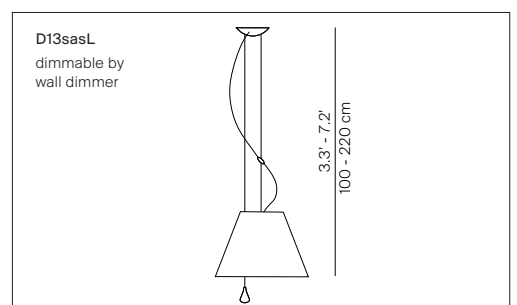

COSTANZA LED

design Paolo Rizzato

**LUCE
PLAN**

Type:	Table, floor, suspension	
Light source:	LED 23W mid Power 2700K⁽¹⁾ version table and floor 1585 lm (delivered) version suspension 1411 lm (delivered) floor version: on/off switch table version: on/off switch	EEL: A
Product use:	Indoor	
Materials:	aluminium body interchangeable polycarbonate silkscreened shade	
Colors:	Structure in alu Shade in white, comfort green, edgy pink, mistic white, soft skin, shaded stone, primary red, liquorice black, petroleum blue, smart yellow, concrete grey	
Description:	The evolution of LED technology has made it possible to update the Costanza lamp without altering the functional quality and essential lines of the classic version	

Insulation class:

Reference code:	Structure		
	D13iL	1D13L=010020	alu
	D13tiL	1D13LT010020	alu
	D13sasL	1D13LSA00020	alu

	Shade	
	D13/1/4	1D13001NT002 white

	Mezzo Tono collection		
D13/1/2	9D1301511737	comfort green	
	9D1301511724	edgy pink	
	9D1301511734	mistic white	
	9D1301511738	soft skin	
	9D1301511739	shaded stone	

	Radieuse collection		
D13/1/2	9D1301511708	primary red	
	9D1301511701	liquorice black	
	9D1301511736	petroleum blue	
	9D1301511706	smart yellow	
	9D1301511705	concrete grey	

⁽¹⁾ The LED lamps cannot be changed in the luminaire
Power consumption by device