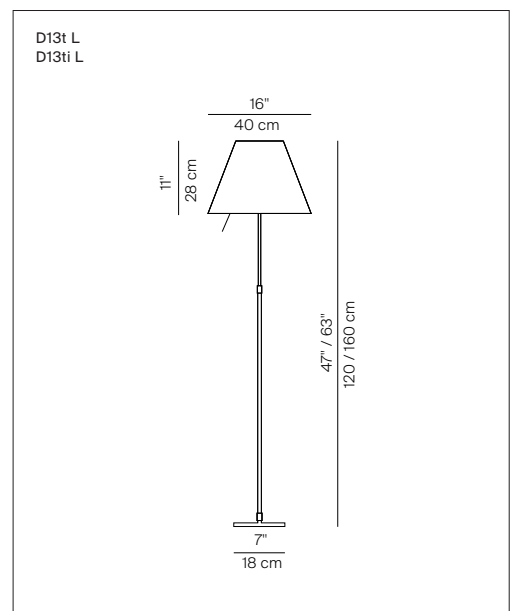

COSTANZA LED

design Paolo Rizzato

**LUCE
PLAN**

Type:	Table, floor, suspension	
Light source:	LED 23W mid Power 2700K⁽¹⁾ version table and floor 1585 lm (delivered) version suspension 1411 lm (delivered) floor version: on/off switch table version: on/off switch	EEL: A
Product use:	Indoor	
Materials:	aluminium body interchangeable polycarbonate silkscreened shade	
Colors:	Structure in alu Shade in white, comfort green, edgy pink, mistic white, soft skin, shaded stone, primary red, liquorice black, petroleum blue, smart yellow, concrete grey	
Description:	The evolution of LED technology has made it possible to update the Costanza lamp without altering the functional quality and essential lines of the classic version	

Insulation class:

Reference code:	Structure		
	D13iL	1D13L=010020	alu
	D13tiL	1D13LT010020	alu
	D13sasL	1D13LSA00020	alu

	Shade	
	D13/1/4	1D13001NT002 white

	Mezzo Tono collection		
D13/1/2	9D1301511737	comfort green	
	9D1301511724	edgy pink	
	9D1301511734	mistic white	
	9D1301511738	soft skin	
	9D1301511739	shaded stone	

	Radieuse collection		
D13/1/2	9D1301511708	primary red	
	9D1301511701	liquorice black	
	9D1301511736	petroleum blue	
	9D1301511706	smart yellow	
	9D1301511705	concrete grey	

⁽¹⁾ The LED lamps cannot be changed in the luminaire
Power consumption by device