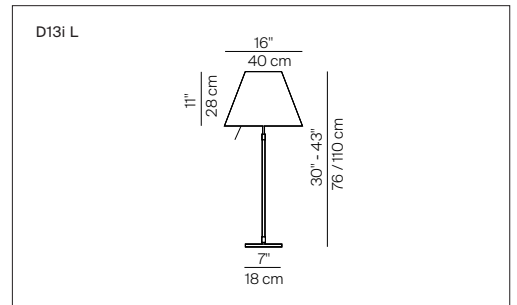

COSTANZA LED

design Paolo Rizzato

**LUCE
PLAN**

Type:	Table, floor, suspension	
Light source:	LED 23W mid Power 2700K⁽¹⁾ version table and floor 1585 lm (delivered) version suspension 1411 lm (delivered) floor version: on/off switch table version: on/off switch	EEL: A
Product use:	Indoor	
Materials:	aluminium body interchangeable polycarbonate silkscreened shade	
Colors:	Structure in alu Shade in white, comfort green, edgy pink, mistic white, soft skin, shaded stone, primary red, liquorice black, petroleum blue, smart yellow, concrete grey	
Description:	The evolution of LED technology has made it possible to update the Costanza lamp without altering the functional quality and essential lines of the classic version	

Insulation class:

Reference code:	Structure		
	D13iL	1D13L=010020	alu
	D13tiL	1D13LT010020	alu
	D13sasL	1D13LSA00020	alu

	Shade	
	D13/1/4	1D13001NT002 white

	Mezzo Tono collection		
D13/1/2	9D1301511737	comfort green	
	9D1301511724	edgy pink	
	9D1301511734	mistic white	
	9D1301511738	soft skin	
	9D1301511739	shaded stone	

	Radieuse collection		
D13/1/2	9D1301511708	primary red	
	9D1301511701	liquorice black	
	9D1301511736	petroleum blue	
	9D1301511706	smart yellow	
	9D1301511705	concrete grey	

⁽¹⁾ The LED lamps cannot be changed in the luminaire
Power consumption by device