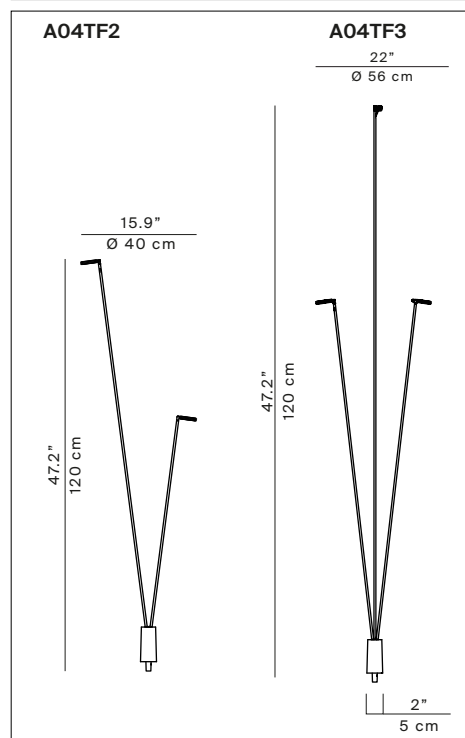

Reference code:

single structure (remote driver not included)

A04TF1A	1A040TF1A001	h 75 cm
A04TF1B	1A040TF1B001	h 120 cm
A04TF1C	1A040TF1C001	h 180 cm

multiple structure (remote driver not included)

A04TF2	1A040TF20001	(h 75 + 120 cm)
A04TF3	1A040TF30001	((2x h 120 + 1x h 180 cm))

base

A04/1	1A040/010001	

picket

A04/2	1A040/020001	

remote drivers ⁽¹⁾
(the junction box is recommended watertight IP68)

A04/3	1A040/030000	driver on/off
A04/4	1A040/040000	driver push/DALI