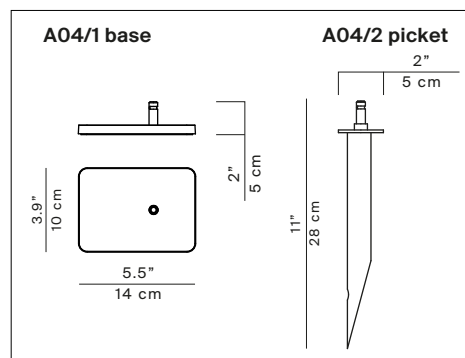

Reference code:

single structure (remote driver not included)

A04TF1A	1A040TF1A001	h 75 cm
A04TF1B	1A040TF1B001	h 120 cm
A04TF1C	1A040TF1C001	h 180 cm

multiple structure (remote driver not included)

A04TF2	1A040TF20001	(h 75 + 120 cm)
A04TF3	1A040TF30001	((2x h 120 + 1x h 180 cm))

base

A04/1	1A040/010001	

picket

A04/2	1A040/020001	

remote drivers ⁽¹⁾
(the junction box is recommended watertight IP68)

A04/3	1A040/030000	driver on/off
A04/4	1A040/040000	driver push/DALI