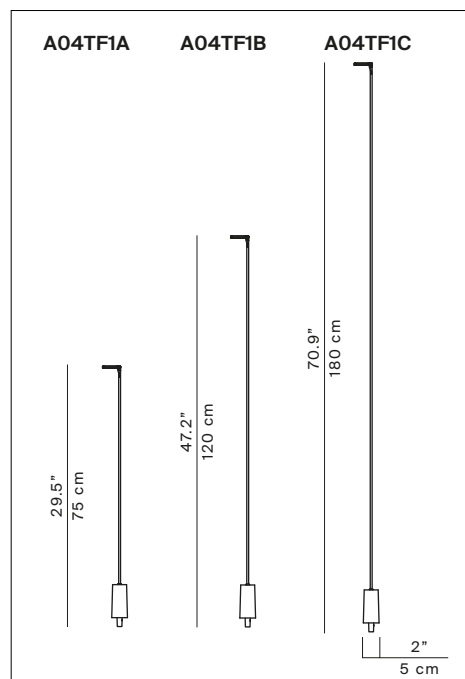

Flia

Design Alessandro Zambelli

Type: Floor outdoor

Lamps: LED module 2,5W 3000K CRI 90 195 lm
LED module 5W 3000K CRI 90 (2 stems)
LED module 7,5W 3000K CRI 90 (3 stems)
available with:
on/off LED remote driver ⁽¹⁾
dimmable push/DALI remote driver ⁽²⁾
175 lm

Product use: Outdoor

Materials: Stem: carbon fiber
Head: aluminium
Base: stainless steel
Picket: zinc plated steel

Colors: Matt black

Description: The Flia family of outdoor floor lamps stands out for its ability to combine technological aspects with rigorous expressive forms. The miniaturization of the light source – a key factor of the project – is possible thanks to the use of LED technologies. The carbon stem is supported by a cylinder that contains the core elements and grants the lamp strength, lightness and flexibility.

Reference code:

single structure (remote driver not included)

A04TF1A	1A040TF1A001	h 75 cm
A04TF1B	1A040TF1B001	h 120 cm
A04TF1C	1A040TF1C001	h 180 cm

multiple structure (remote driver not included)

A04TF2	1A040TF20001	(h 75 + 120 cm)
A04TF3	1A040TF30001	((2x h 120 + 1x h 180 cm))

Reference code: A04TP1B 1A040TP1B001 h 120 cm
A04TP1C 1A040TP1C001 h 180 cm