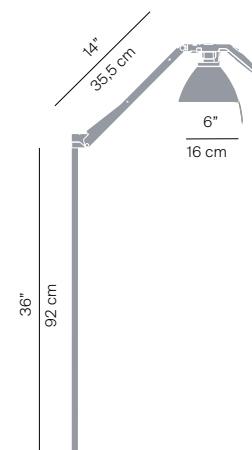

D33N/1
base