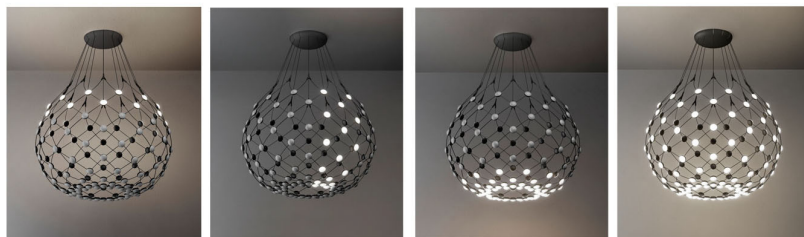

MESH Ø 31.5"

Design Francisco Gomez Paz

- Type: Suspension
- Light source: LED 50W 2700K
WiFi with static and dynamic light scenes
Wireless works only with 2.4 GHz WiFi
- Product use: Indoor
- Materials: Structure in steel, lenses in polycarbonate
- Colors: Black
- Description: The particular structure permits exceptional freedom in the control of luminance: it is possible to govern the intensity of the light.

Marking:

Structure

D86NPI 1D860N800001 black

Canopies

D86/W1 1D860/W10501 wireless version, 3'
D86/W5 1D860/W50501 wireless version, 16'

Accessory

D86/1 1D860/100000 kit wireless

D86NPI

SCENARIOS (only with D86/W1 or D86/W5)

D86/W1

D86/W5

NOTE: The final shape of the luminaire may vary according to the length of the suspension cables.