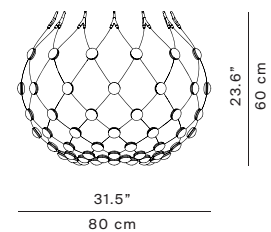

MESH Ø 31.5"

Design Francisco Gomez Paz

- Type: Suspension
- Light source: LED 50W 2700K
WiFi with static and dynamic light scenes
Wireless works only with 2.4 GHz WiFi
- Product use: Indoor
- Materials: Structure in steel, lenses in polycarbonate
- Colors: Black
- Description: The particular structure permits exceptional freedom in the control of luminance: it is possible to govern the intensity of the light.

Marking:

Structure

D86NPI 1D860N800001 black

Canopies

D86/W1 1D860/W10501 wireless version, 3'
D86/W5 1D860/W50501 wireless version, 16'

Accessory

D86/1 1D860/100000 kit wireless

D86NPI