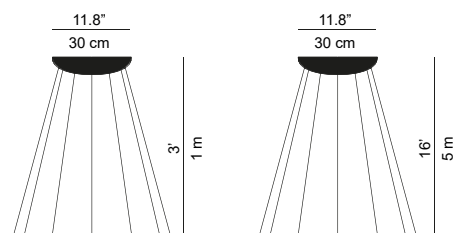

MESH Ø 31.5"

Design Francisco Gomez Paz

- Type: Suspension
- Light source: LED 50W 2700K
WiFi with static and dynamic light scenes
Wireless works only with 2.4 GHz WiFi
- Product use: Indoor
- Materials: Structure in steel, lenses in polycarbonate
- Colors: Black
- Description: The particular structure permits exceptional freedom in the control of luminance: it is possible to govern the intensity of the light.

Marking:

Structure

D86NPI 1D860N800001 black

Canopies

D86/W1 1D860/W10501 wireless version, 3'
D86/W5 1D860/W50501 wireless version, 16'

Accessory

D86/1 1D860/100000 kit wireless

D86NPI

SCENARIOS (only with D86/W1 or D86/W5)

D86/W1

D86/W5

NOTE: The final shape of the luminaire may vary according to the length of the suspension cables.