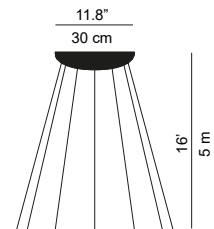

MESH

Design Francisco Gomez Paz

- Type: Suspension
- Light source: LED 65W 2700K
WiFi with static and dynamic light scenes
Wireless works only with 2.4 GHz WiFi
- Product use: Indoor
- Materials: Structure in steel, lenses in polycarbonate
- Colors: Black
- Description: A suspension lamp offering multiple lighting scenarios for personalized aesthetic and functional performance. Based on experimentation with the potential of LEDs, a technology that permits separation into very small units, Mesh is a dramatic and highly innovative project.

Marking: 

- Reference code: **Structure**
D86N 1D860N000001 black
- Canopies**
D86/W1 1D860/W10501 wireless version, 3'
D86/W5 1D860/W50501 wireless version, 16'
- Accessory**
D86/1 1D860/100000 kit wireless

D86

SCENARIOS (only with D86/W1 or D86/W5)

D86/W1

D86/W5

NOTE: The final shape of the luminaire may vary according to the length of the suspension cables.