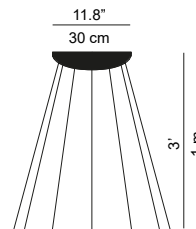

MESH

Design Francisco Gomez Paz

- Type: Suspension
- Light source: LED 65W 2700K
WiFi with static and dynamic light scenes
Wireless works only with 2.4 GHz WiFi
- Product use: Indoor
- Materials: Structure in steel, lenses in polycarbonate
- Colors: Black
- Description: A suspension lamp offering multiple lighting scenarios for personalized aesthetic and functional performance. Based on experimentation with the potential of LEDs, a technology that permits separation into very small units, Mesh is a dramatic and highly innovative project.

Marking: 

- Reference code: **Structure**
D86N 1D860N000001 black
- Canopies**
D86/W1 1D860/W10501 wireless version, 3'
D86/W5 1D860/W50501 wireless version, 16'
- Accessory**
D86/1 1D860/100000 kit wireless

D86

SCENARIOS (only with D86/W1 or D86/W5)

D86/W1

D86/W5

NOTE: The final shape of the luminaire may vary according to the length of the suspension cables.