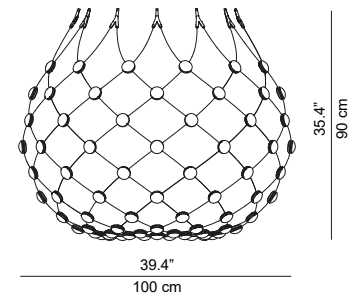

D86/W1

D86/W5