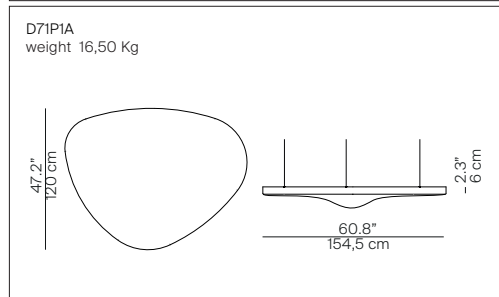

PÉTALE

design Odile Decq

**LUCE
PLAN**

| | |
|---------------|---|
| Type | Suspension |
| Light source: | direct light LED optic 45W 3000K CRI 80 EEL: A++ dimmable push/DALI |
| Product use | Indoor |
| Materials | Sound absorbing panel |
| Colors | White elastic tissue |
| Description | Light as a suspended petal, white as the subdued lighting and with a softness that enhances it. A suspension lamp with an organic form which conceals the magic of silence within: the body consists of a sound-absorbent panel upholstered in white fabric |

Specifications: 

| | | | |
|--|----------|--------------|-------------------------------------|
| Reference code: | D71PV | 1D710P0V0002 | with LED strip dimmable DALI |
| | D71P1V | 1D710P1V0002 | with LED strip dimmable DALI |
| | D71CV | 1D710C0V0002 | with LED strip dimmable DALI 700 lm |
| Optic | D71/6DV | 1D71/6DV0002 | LED 45W 3.480 lm |
| Top cover lamp body | | | |
| | D71/OAC | 1D71/OAC0002 | cover for D71CL |
| | D71/OAP | 1D71/OAP0002 | cover for D71PL |
| | D71/OAP1 | 1D71/OAP1002 | cover for D71P1L |
| Only sound-absorbing bodies (no light) | | | |
| | D71PA | 1D710P0A0002 | |
| | D71P1A | 1D710P1A0002 | |
| | D71CA | 1D710C0A0002 | |