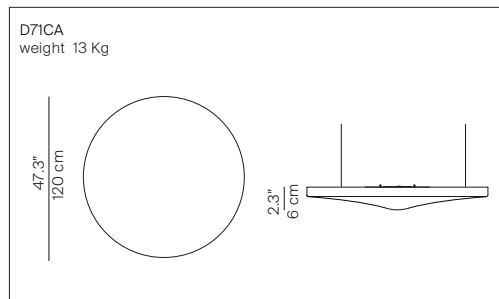

PÉTALE

design Odile Decq

**LUCE
PLAN**

| | |
|---------------|---|
| Type | Suspension |
| Light source: | direct light LED optic 45W 3000K CRI 80 EEL: A++ dimmable push/DALI |
| Product use | Indoor |
| Materials | Sound absorbing panel |
| Colors | White elastic tissue |
| Description | Light as a suspended petal, white as the subdued lighting and with a softness that enhances it. A suspension lamp with an organic form which conceals the magic of silence within: the body consists of a sound-absorbent panel upholstered in white fabric |

Specifications: 

| | | | |
|--|----------|--------------|-------------------------------------|
| Reference code: | D71PV | 1D710P0V0002 | with LED strip dimmable DALI |
| | D71P1V | 1D710P1V0002 | with LED strip dimmable DALI |
| | D71CV | 1D710C0V0002 | with LED strip dimmable DALI 700 lm |
| Optic | D71/6DV | 1D71/6DV0002 | LED 45W 3.480 lm |
| Top cover lamp body | | | |
| | D71/OAC | 1D71/OAC0002 | cover for D71CL |
| | D71/OAP | 1D71/OAP0002 | cover for D71PL |
| | D71/OAP1 | 1D71/OAP1002 | cover for D71P1L |
| Only sound-absorbing bodies (no light) | | | |
| | D71PA | 1D710P0A0002 | |
| | D71P1A | 1D710P1A0002 | |
| | D71CA | 1D710C0A0002 | |