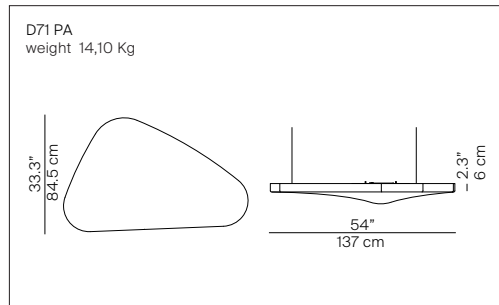

PÉTALE

design Odile Decq

**LUCE
PLAN**

| | |
|---------------|---|
| Type | Suspension |
| Light source: | direct light LED optic 45W 3000K CRI 80 EEL: A++ dimmable push/DALI |
| Product use | Indoor |
| Materials | Sound absorbing panel |
| Colors | White elastic tissue |
| Description | Light as a suspended petal, white as the subdued lighting and with a softness that enhances it. A suspension lamp with an organic form which conceals the magic of silence within: the body consists of a sound-absorbent panel upholstered in white fabric |

Specifications: 

| | | | |
|--|----------|--------------|-------------------------------------|
| Reference code: | D71PV | 1D710P0V0002 | with LED strip dimmable DALI |
| | D71P1V | 1D710P1V0002 | with LED strip dimmable DALI |
| | D71CV | 1D710C0V0002 | with LED strip dimmable DALI 700 lm |
| Optic | D71/6DV | 1D71/6DV0002 | LED 45W 3.480 lm |
| Top cover lamp body | | | |
| | D71/OAC | 1D71/OAC0002 | cover for D71CL |
| | D71/OAP | 1D71/OAP0002 | cover for D71PL |
| | D71/OAP1 | 1D71/OAP1002 | cover for D71P1L |
| Only sound-absorbing bodies (no light) | | | |
| | D71PA | 1D710P0A0002 | |
| | D71P1A | 1D710P1A0002 | |
| | D71CA | 1D710C0A0002 | |