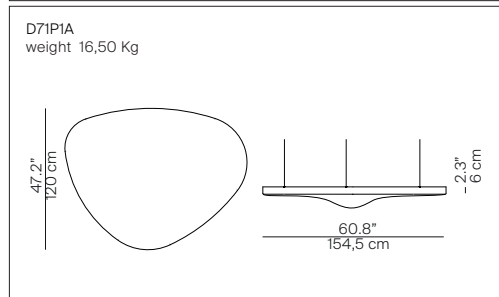

PÉTALE

design Odile Decq

**LUCE
PLAN**

Type	Suspension
Light source:	direct light LED optic 45W 3000K CRI 80 EEL: A++ dimmable push/DALI
Product use	Indoor
Materials	Sound absorbing panel
Colors	White elastic tissue
Description	Light as a suspended petal, white as the subdued lighting and with a softness that enhances it. A suspension lamp with an organic form which conceals the magic of silence within: the body consists of a sound-absorbent panel upholstered in white fabric

Specifications:

Reference code:	D71PV	1D710P0V0002 with LED strip 17W dimmable DALI
	D71P1V	1D710P1V0002 with LED strip 21W dimmable DALI
	D71CV	1D710C0V0002 with LED strip 18W dimmable DALI 700 lm

Optic	D71/6DV	1D71/6DV0002	LED 45W 3.480 lm

Top cover lamp body

D71/OAC	1D71/OAC0002	cover for D71CV
D71/OAP	1D71/OAP0002	cover for D71PV
D71/OAP1	1D71/OAP1002	cover for D71P1V

Only sound-absorbing bodies (no light)

D71PA	1D710P0A0002
D71P1A	1D710P1A0002
D71CA	1D710C0A0002

^{†)} The LED lamps cannot be changed in the luminaire
Power consumption by device