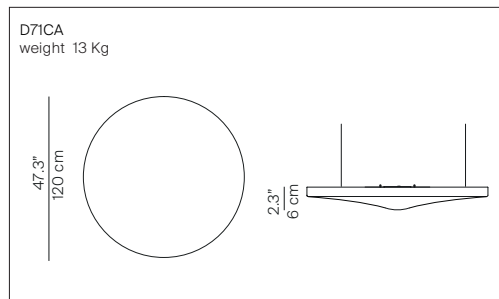

PÉTALE

design Odile Decq

**LUCE
PLAN**

Type	Suspension
Light source:	direct light LED optic 45W 3000K CRI 80 EEL: A++ dimmable push/DALI
Product use	Indoor
Materials	Sound absorbing panel
Colors	White elastic tissue
Description	Light as a suspended petal, white as the subdued lighting and with a softness that enhances it. A suspension lamp with an organic form which conceals the magic of silence within: the body consists of a sound-absorbent panel upholstered in white fabric

Specifications:

Reference code:	D71PV	1D710P0V0002 with LED strip 17W dimmable DALI
	D71P1V	1D710P1V0002 with LED strip 21W dimmable DALI
	D71CV	1D710C0V0002 with LED strip 18W dimmable DALI 700 lm

Optic	D71/6DV	1D71/6DV0002	LED 45W 3.480 lm

Top cover lamp body

D71/OAC	1D71/OAC0002	cover for D71CV
D71/OAP	1D71/OAP0002	cover for D71PV
D71/OAP1	1D71/OAP1002	cover for D71P1V

Only sound-absorbing bodies (no light)

D71PA	1D710P0A0002
D71P1A	1D710P1A0002
D71CA	1D710C0A0002

^{†)} The LED lamps cannot be changed in the luminaire
Power consumption by device