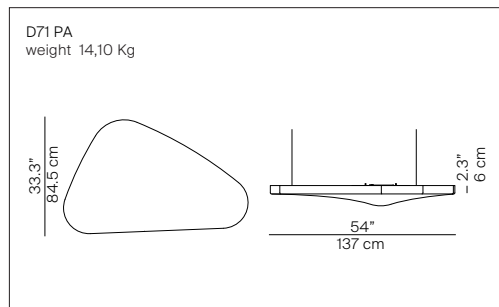

PÉTALE

design Odile Decq

**LUCE
PLAN**

Type	Suspension
Light source:	direct light LED optic 45W 3000K CRI 80 EEL: A++ dimmable push/DALI
Product use	Indoor
Materials	Sound absorbing panel
Colors	White elastic tissue
Description	Light as a suspended petal, white as the subdued lighting and with a softness that enhances it. A suspension lamp with an organic form which conceals the magic of silence within: the body consists of a sound-absorbent panel upholstered in white fabric

Specifications:

Reference code:	D71PV	1D710P0V0002 with LED strip 17W dimmable DALI
	D71P1V	1D710P1V0002 with LED strip 21W dimmable DALI
	D71CV	1D710C0V0002 with LED strip 18W dimmable DALI 700 lm

Optic	D71/6DV	1D71/6DV0002	LED 45W 3.480 lm

Top cover lamp body

D71/OAC	1D71/OAC0002	cover for D71CV
D71/OAP	1D71/OAP0002	cover for D71PV
D71/OAP1	1D71/OAP1002	cover for D71P1V

Only sound-absorbing bodies (no light)

D71PA	1D710P0A0002
D71P1A	1D710P1A0002
D71CA	1D710C0A0002

^{†)} The LED lamps cannot be changed in the luminaire
Power consumption by device