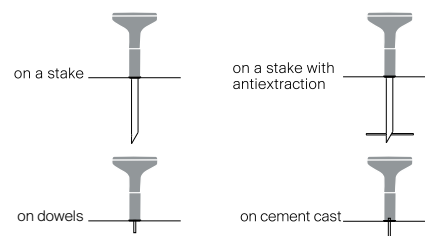

SKY

design Alfredo Häberli

**LUCE
PLAN**

Type: Floor

Light source: D63t1.L 2 x LED E14 EEL: A

Product use: Outdoor

Materials: body and cover in die cast aluminium, polycarbonate diffuser

Colors: Structure in white, alu, chestnut

Description: Series of lamps with IP65 protection, with a simple and elegant design that fits in perfectly with any outdoor space. The head distributes light evenly while hiding the light sources.

Certifications: **IP65**

D63t1.L	1D630T1LE020	alu
	1D630T1LE002	white
	1D630T1LE013	chestnut

D63t1.L

Fastening D63t

*The LED lamps cannot be changed in the luminaire