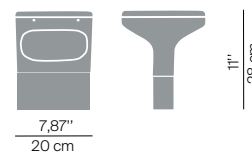

SKY

design Alfredo Häberli

**LUCE
PLAN**

Type: Floor

Light source: D63t1.L   2 x LED E14   EEL: A

Product use: Outdoor

Materials: body and cover in die cast aluminium, polycarbonate diffuser

Colors: Structure in white, alu, chestnut

Description: Series of lamps with IP65 protection, with a simple and elegant design that fits in perfectly with any outdoor space. The head distributes light evenly while hiding the light sources.

Certifications: **IP65**

Insulation class:

Awards: Lights of the future(L+B/Frankfurt) 2008, prize
Red dot Design Award 2008, honorable mention
Wallpaper Award 2009, best outdoor light
XXII Compasso d'Oro ADI 2011, selection

Reference code: Structure

D63t1.L	1D630T1LE020	alu
	1D630T1LE002	white
	1D630T1LE013	chestnut

*The LED lamps cannot be changed in the luminaire