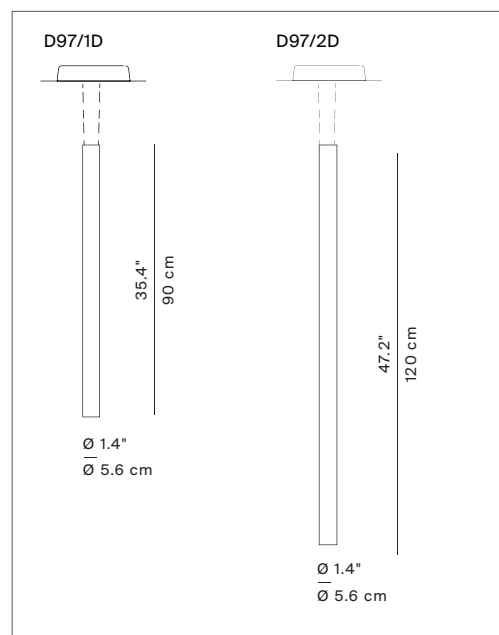

Insulation class:

Reference code: Structure
 D97/1D 1D970/1D0020 alu
 1D970/1D0001 black
 D97/2D 1D970/2D0020 alu
 1D970/2D0001 black

For all panel item numbers see page 4

Plate kit 30 cm
 D97/31 1D970/310020 alu
 1D970/310001 black

Plate kit 45 cm
 D97/31 1D970/320020 alu
 1D970/320001 black

D97/4 1D970/400000 Optional 2 lenses & mixer
 Beam 36° / 26°

The LED lamps cannot be changed in the luminaire

Chromatic map

Standard collection

02

31

07

08

12

Suggested configurations

Panels 30 cm width	Body L 90 cm 3 panels 30 x 60 cm flat version	Body L 120 cm 3 panels 30 x 60 cm shift version	Body L 120 cm 1 panel 30 x 60 cm 1 panel 30 x 75 cm 1 panel 30 x 90 cm mixed version	Body L 120 cm 3 panels 30 x 90 cm flat version
	D97/1D + 3 x D97C36	D97/2D + 3 x D97C36	D97/2D + 1 x D97C36 1 x D97C37 1 x D97C39	D97/2D + 3 x D97C39

Panels 45 cm width	Body L 90 cm 3 panels 45 x 60 cm flat version	Body L 120 cm 3 panels 45 x 60 cm shift version	Body L 120 cm 1 panel 45 x 60 cm 1 panel 45 x 75 cm 1 panel 45 x 90 cm mixed version	Body L 120 cm 3 panels 45 x 90 cm flat version
	D97/1D + 3 x D97C46	D97/2D + 3 x D97C46	D97/2D + 1 x D97C46 1 x D97C47 1 x D97C49	D97/2D + 3 x D97C49