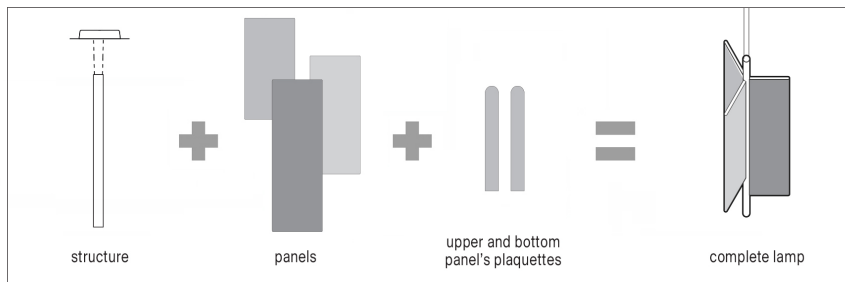

TRYPTA

design Stephen Burks

Type: Suspension
 Light source: dim to warm LED module
 2 x 20W (1) 3000K dimmable push/DALI
 Product use : Indoor
 Material: Structure: Extruded aluminum
 Panels: Frame aluminium, acoustic material covered with flame retardant fabric
 Description : Trypta has a central cylindrical body around which to place three acoustic panels covered in flame-retardant knit fabric.

Insulation class:

Reference code: Structure
 D97/1D 1D970/1D0020 alu
 1D970/1D0001 black
 D97/2D 1D970/2D0020 alu
 1D970/2D0001 black

For all panel item numbers see page 4

Plate kit 30 cm
 D97/31 1D970/310020 alu
 1D970/310001 black

Plate kit 45 cm
 D97/31 1D970/320020 alu
 1D970/320001 black

D97/4 1D970/400000 Optional 2 lenses & mixer
 Beam 36° / 26°

The LED lamps cannot be changed in the luminaire

Chromatic map

Standard collection