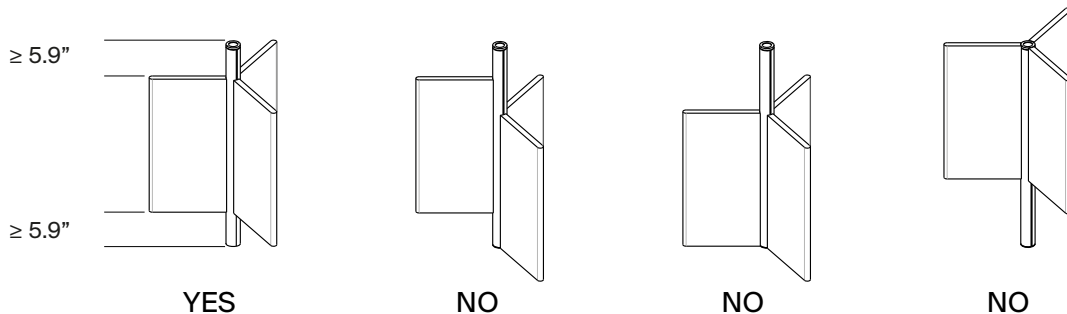

Suggested configurations

Panels 11.8" width	Body L 35.4" 3 panels 11.8" x 23.6" flat version	Body L 47.2" 3 panels 11.8" x 23.6" shift version	Body L 47.2" 1 panel 11.8" x 23.6" 1 panel 11.8" x 29.5" 1 panel 11.8" x 35.4" mixed version	Body L 47.2" 3 panels 11.8" x 35.4" flat version
	D97/1D + 3 x D97C36	D97/2D + 3 x D97C36	D97/2D + 1 x D97C36 1 x D97C37 1 x D97C39	D97/2D + 1 x D97C39

Panels 17.7" width	Body L 35.4" 3 panels 17.7" x 23.6" flat version	Body L 47.2" 3 panels 17.7" x 29.5" shift version	Body L 47.2" 1 panel 17.7" x 23.6" 1 panel 17.7" x 29.5" 1 panel 17.7" x 35.4" mixed version	Body L 47.2" 3 panels 17.7" x 35.4" flat version
	D97/1D + 3 x D97C46	D97/2D + 3 x D97C46	D97/2D + 1 x D97C46 1 x D97C47 1 x D97C49	D97/2D + 1 x D97C49

Not possible configurations