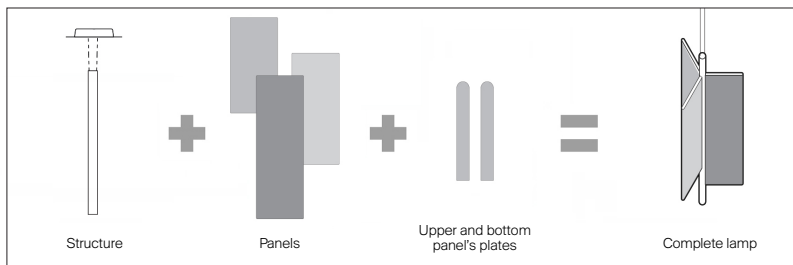

TRYPTA

design Stephen Burks

This spec sheet consists of 4 pages

- Type: Suspension
- Light source: dim to warm LED module 2 x 22,5W - 3000K - CRI97, 0-10 V dim-to-warm, beam: 56° downward , 100° upward
- Product use : Indoor
- Material: Structure: Extruded aluminum
Panels: Frame aluminium, acoustic material covered with flame retardant fabric
- Description : Trypta has a central cylindrical body around which to place three acoustic panels covered in flame-retardant knit fabric.
- Certification:  (Pending)
- Item numbers: **Structure**
- | | | |
|--------|--------------|-------|
| D97/1D | 1D970/1D0520 | alu |
| | 1D970/1D0501 | black |
| D97/2D | 1D970/2D0520 | alu |
| | 1D970/2D0501 | black |

For all panel item numbers see page 4

Plate kit 11.8"

- | | | |
|--------|--------------|-------|
| D97/31 | 1D970/310020 | alu |
| | 1D970/310001 | black |

Plate kit 17.7"

- | | | |
|--------|--------------|-------|
| D97/32 | 1D970/320020 | alu |
| | 1D970/320001 | black |

- | | | |
|-------|--------------|---|
| D97/4 | 1D970/400000 | Optional 2 lenses & mixer
Beam 36° / 26° |
|-------|--------------|---|

The LED lamps cannot be changed in the luminaire

Suggested configurations

Panels 11.8" width	Body L 35.4" 3 panels 11.8" x 23.6" flat version	Body L 47.2" 3 panels 11.8" x 23.6" shift version	Body L 47.2" 1 panel 11.8" x 23.6" 1 panel 11.8" x 29.5" 1 panel 11.8" x 35.4" mixed version	Body L 47.2" 3 panels 11.8" x 35.4" flat version
	D97/1D + 3 x D97C36	D97/2D + 3 x D97C36	D97/2D + 1 x D97C36 1 x D97C37 1 x D97C39	D97/2D + 1 x D97C39