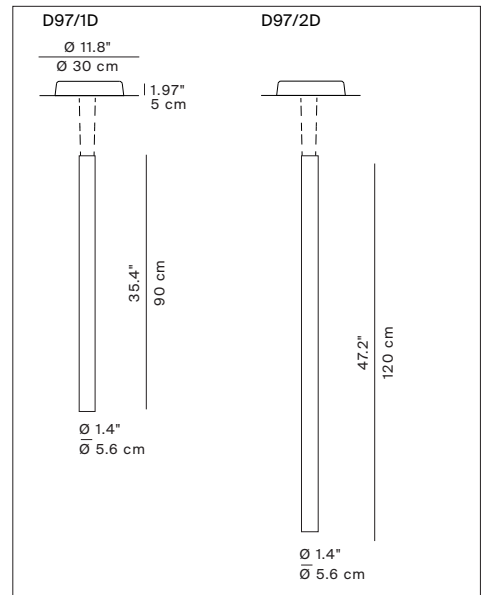

TRYPTA

design Stephen Burks

This spec sheet consists of 4 pages

1. Type: Suspension
2. Light source: dim to warm LED module 2 x 22,5W - 3000K - CRI97, 0-10 V dim-to-warm, beam: 56° downward , 100° upward
3. Product use : Indoor
4. Material: Structure: Extruded aluminum
   Panels: Frame aluminium, acoustic material covered with flame retardant fabric
5. Description : Trypta has a central cylindrical body around which to place three acoustic panels covered in flame-retardant knit fabric.
6. Certification: (Pending)
7. Item numbers: **Structure**

D97/1D	1D970/1D0520	alu
	1D970/1D0501	black
D97/2D	1D970/2D0520	alu
	1D970/2D0501	black

For all panel item numbers see page 4

Plate kit 11.8"

D97/31	1D970/310020	alu
	1D970/310001	black

Plate kit 17.7"

D97/32	1D970/320020	alu
	1D970/320001	black

D97/4	1D970/400000	Optional 2 lenses & mixer Beam 36° / 26°