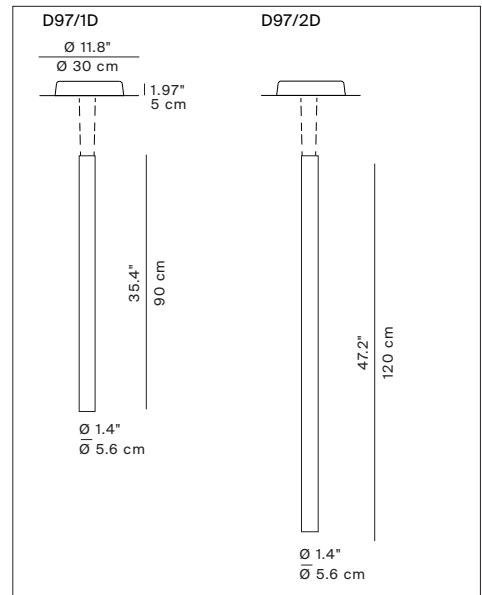

TRYPTA

design Stephen Burks

This spec sheet consists of 4 pages

Type: Suspension
 Light source: dim to warm LED module 2 x 22,5W - 3000K - CRI97
 dim @ 120V: 0-10V or Phase cut
 dim @ 277V: 0-10V only
 beam: 56° downward , 100° upward

Certification: 

Item numbers: **Structure**
 D97/1D 1D970/1D0520 alu
 1D970/1D0501 black
 D97/2D 1D970/2D0520 alu
 1D970/2D0501 black

For all panel item numbers see page 4

Plate kit 11.8"
 D97/31 1D970/310020 alu
 1D970/310001 black

Plate kit 17.7"
 D97/32 1D970/320020 alu
 1D970/320001 black

D97/4 1D970/400000 Optional 2 lenses & mixer
 Beam 36° / 26°

The LED lamps cannot be changed in the luminaire

Suggested configurations

Panels 11.8" width	Body L 35.4" 3 panels 11.8" x 23.6" flat version	Body L 47.2" 3 panels 11.8" x 23.6" shift version	Body L 47.2" 1 panel 11.8" x 23.6" 1 panel 11.8" x 29.5" 1 panel 11.8" x 35.4" mixed version	Body L 47.2" 3 panels 11.8" x 35.4" flat version
-------------------------------	--	---	--	--

D97/1D +
3 x D97C36

D97/2D +
3 x D97C36

D97/2D +
1 x D97C36
1 x D97C37
1 x D97C39

D97/2D +
1 x D97C39

Panels 17.7" width	Body L 35.4" 3 panels 17.7" x 23.6" flat version	Body L 47.2" 3 panels 17.7" x 29.5" shift version	Body L 47.2" 1 panel 17.7" x 23.6" 1 panel 17.7" x 29.5" 1 panel 17.7" x 35.4" mixed version	Body L 47.2" 3 panels 17.7" x 35.4" flat version
-------------------------------	--	---	--	--