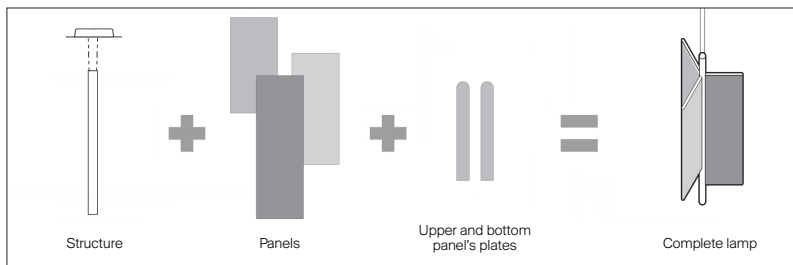

Product use : Indoor

Material: Structure: Extruded aluminum
 Panels: Frame aluminium, acoustic material covered with flame retardant fabric

Description : Trypta has a central cylindrical body around which to place three acoustic panels covered in flame-retardant knit fabric.

Certification: 

Item numbers: **Structure**
 D97/1D 1D970/1D0520 alu
 1D970/1D0501 black
 D97/2D 1D970/2D0520 alu
 1D970/2D0501 black

For all panel item numbers see page 4

Plate kit 11.8"
 D97/31 1D970/310020 alu
 1D970/310001 black

Plate kit 17.7"
 D97/32 1D970/320020 alu
 1D970/320001 black

D97/4 1D970/400000 Optional 2 lenses & mixer
 Beam 36° / 26°

The LED lamps cannot be changed in the luminaire

Suggested configurations

Panels 11.8" width	Body L 35.4" 3 panels 11.8" x 23.6" flat version	Body L 47.2" 3 panels 11.8" x 23.6" shift version	Body L 47.2" 1 panel 11.8" x 23.6" 1 panel 11.8" x 29.5" 1 panel 11.8" x 35.4" mixed version	Body L 47.2" 3 panels 11.8" x 35.4" flat version
-------------------------------	--	---	--	--