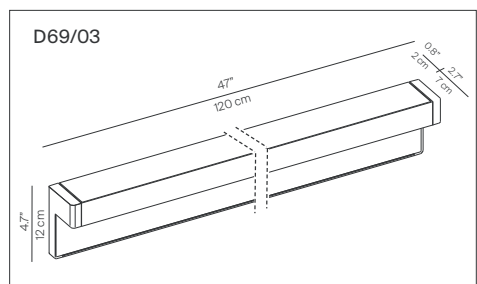

ANY

design Habits Studio / Format Design Studio, 2010

Type: Wall

Light source: D69 LED 24W⁽¹⁾ 2700K 684 lm (delivered) EEL: A
D69/01 1x24W FSD 2G11 EEL: A
D69/02 1x80W FSD 2G11 EEL: A
D69/03 2x28/54W FD G5 (T5) EEL: A

Product use: Indoor

Materials: Aluminium body, polycarbonate diffuser

Colors: White

Description: Essential, unique and still never the same. Any is a wall lamp that is versatile and modular, capable of repeating itself in a variety of original compositions as elegant effects of moulding and reliefs. Indirect lighting produced by a fluorescent or LED source guarantees low energy consumption.

Certifications: IP20

Insulation class:

Reference code:	D69	1D69000L0002	white
	D69/01	1D69001E0002	white
	D69/02	1D69002E0002	white
	D69/03	1D69003E0002	white
		junction module	
	D69/1	1D69/1MC0002	white