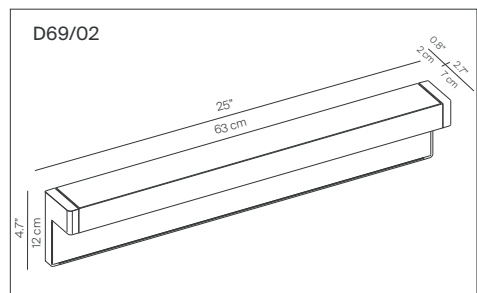

ANY

design Habits Studio / Format Design Studio, 2010

Type: Wall

Light source: D69 LED 24W⁽¹⁾ 2700K 684 lm (delivered) EEL: A
D69/01 1x24W FSD 2G11 EEL: A
D69/02 1x80W FSD 2G11 EEL: A
D69/03 2x28/54W FD G5 (T5) EEL: A

Product use: Indoor

Materials: Aluminium body, polycarbonate diffuser

Colors: White

Description: Essential, unique and still never the same. Any is a wall lamp that is versatile and modular, capable of repeating itself in a variety of original compositions as elegant effects of moulding and reliefs. Indirect lighting produced by a fluorescent or LED source guarantees low energy consumption.

Certifications: IP20

Insulation class:

Reference code:	D69	1D69000L0002	white
	D69/01	1D69001E0002	white
	D69/02	1D69002E0002	white
	D69/03	1D69003E0002	white
		junction module	
	D69/1	1D69/1MC0002	white