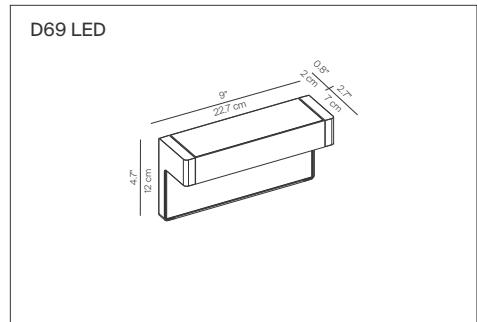

ANY

design Habits Studio / Format Design Studio, 2010

Type: Wall

Light source: D69 LED 24W⁽¹⁾ 2700K 684 lm (delivered) EEL: A
D69/01 1x24W FSD 2G11 EEL: A
D69/02 1x80W FSD 2G11 EEL: A
D69/03 2x28/54W FD G5 (T5) EEL: A

Product use: Indoor

Materials: Aluminium body, polycarbonate diffuser

Colors: White

Description: Essential, unique and still never the same. Any is a wall lamp that is versatile and modular, capable of repeating itself in a variety of original compositions as elegant effects of moulding and reliefs. Indirect lighting produced by a fluorescent or LED source guarantees low energy consumption.

Certifications: IP20

Insulation class:

Reference code:	D69	1D69000L0002	white
	D69/01	1D69001E0002	white
	D69/02	1D69002E0002	white
	D69/03	1D69003E0002	white
		junction module	
	D69/1	1D69/1MC0002	white