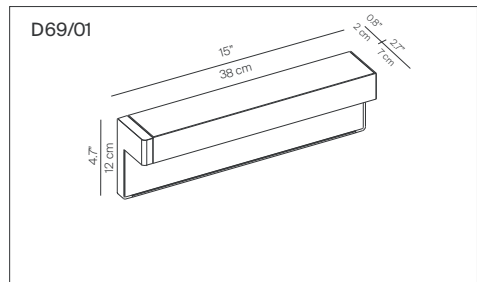

ANY

design Habits Studio / Format Design Studio, 2010

Type: Wall

Light source: D69 LED 24W⁽¹⁾ 2700K 684 lm (delivered) EEL: A
D69/01 1x24W FSD 2G11 EEL: A
D69/02 1x80W FSD 2G11 EEL: A
D69/03 2x28/54W FD G5 (T5) EEL: A

Product use: Indoor

Materials: Aluminium body, polycarbonate diffuser

Colors: White

Description: Essential, unique and still never the same. Any is a wall lamp that is versatile and modular, capable of repeating itself in a variety of original compositions as elegant effects of moulding and reliefs. Indirect lighting produced by a fluorescent or LED source guarantees low energy consumption.

Certifications: IP20

Insulation class:

Reference code:	D69	1D69000L0002	white
	D69/01	1D69001E0002	white
	D69/02	1D69002E0002	white
	D69/03	1D69003E0002	white
		junction module	
	D69/1	1D69/1MC0002	white