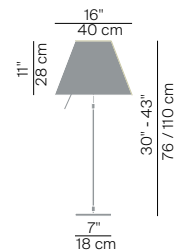

COSTANZA

design Paolo Rizzatto, 1986

**LUCE
PLAN**

Type:	Table		
Light source:	D13/D13c./D13 p.t.	105/140W HSGSA LED E27 dimmable	EEL: D EEL: A++/A+/A
	D13 i./D13i.f./D13 p.t.i.	105/140W HSGSA 20/23W FB E27 max 205W HSGST E27 LED E27	EEL: D EEL: A EEL: D EEL: A++/A+/A

Product use:	Indoor
Materials:	Aluminium stem, interchangeable polycarbonate silkscreened shade
Colors:	Structure in alu, black, off white Shade in white, comfort green, edgy pink, mistic white, soft skin, shaded stone, primary red, liquorice black, petroleum blue, smart yellow, concrete grey
Description:	Blending tradition and technology, Costanza reinterprets the classic repertoire with contemporary forms. The interchangeable polycarbonate lampshade emits a warm and pleasant light. The rod-like sensor dimmer switch turns the lamp on and off, with four light intensities.

Insulation class:

Awards: Concours de la Creation Artistique SIL/Paris, Lampe d'Argent, 1988

Reference code:	Structure	
D13 c.	1D13N=00C020A	alu / white
D13 c.	1D13N=00C030	brass / white
D13	1D13N=000020	alu
	1D13N=000017	black
	1D13N=000003	off white
D13 i	1D13N=010020	alu
	1D13N=010003	off white
D13 i.f.	1D13N=01F020	alu
	1D13N=01F003	off white
D13 p.t.	1D13NPT00020	alu
	1D13NPT00003	off white
D13 p.t.i.	1D13NPT10020	alu
	1D13NPT10003	off white

Shade		
D13/1/4	1D13001NT002	white

Mezzo Tono collection		
D13/1/2	9D1301511737	comfort green
	9D1301511724	edgy pink
	9D1301511734	mistic white
	9D1301511738	soft skin
	9D1301511739	shaded stone

Radieuse collection		
D13/1/2	9D1301511708	primay red
	9D1301511701	liquorice black
	9D1301511736	petroleum blue
	9D1301511706	smart yellow
	9D1301511705	concrete grey

D13 i.f.