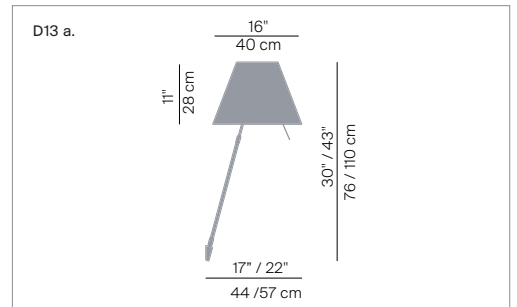

COSTANZA

design Paolo Rizzatto, 1986

**LUCE
PLAN**

Type:	Wall		
Light source:	D13 a. dimmer	max 150W E27 105/140W HSGSA E27 LED E27 dimmable	EEL: D EEL: D EEL: A++ / A+ / A
	D13 a.i.f. on/off	20/23W FB E27 105/140W HSGSA E27 max 205W HSGSA E27 LED E27	EEL: A EEL: D EEL: D EEL: A++ / A+ / A

Product use: Indoor

Materials: Aluminium body, interchangeable polycarbonate silkscreened shade

Colors: Structure in alu, off white
Shade in white, comfort green, edgy pink, mistic white, soft skin, shaded stone, primary red, liquorice black, petroleum blue, smart yellow, concrete grey

Description: Slender and discrete, this lamp fits easily into any rom, whether public or private. The lamp is easily turned on and off by means of a rod/switch placed next to the source of light

Insulation class:

Awards: Concours de la Creation Artistique SIL/Paris, Lampe d'Argent, 1988

Reference code: Structure
D13 a. 1D13NA000020 alu
          1D13NA000020 off white
D13 a.i.f. 1D13NA01F020 alu
          1D13NA01F003 off white

Shade
D13/1/4 1D13001NT002 white

Mezzo Tono collection
D13/1/2 9D1301511737 comfort green
          9D1301511724 edgy pink
          9D1301511734 mistic white
          9D1301511738 soft skin
          9D1301511739 shaded stone

Radieuse collection
D13/1/2 9D1301511708 primay red
          9D1301511701 liquorice black
          9D1301511736 petroleum blue
          9D1301511706 smart yellow
          9D1301511705 concrete grey