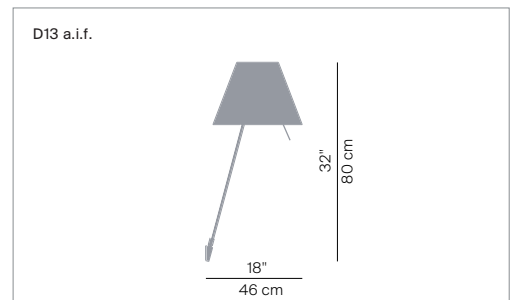

COSTANZA

design Paolo Rizzatto, 1986

**LUCE
PLAN**

Type:	Wall		
Light source:	D13 a. dimmer	max 150W E27 105/140W HSGSA E27 LED E27 dimmable	EEL: D EEL: D EEL: A++ / A+ / A
	D13 a.i.f. on/off	20/23W FB E27 105/140W HSGSA E27 max 205W HSGSA E27 LED E27	EEL: A EEL: D EEL: D EEL: A++ / A+ / A

Product use: Indoor

Materials: Aluminium body, interchangeable polycarbonate silkscreened shade

Colors: Structure in alu, off white
Shade in white, comfort green, edgy pink, mistic white, soft skin, shaded stone, primary red, liquorice black, petroleum blue, smart yellow, concrete grey

Description: Slender and discrete, this lamp fits easily into any rom, whether public or private. The lamp is easily turned on and off by means of a rod/switch placed next to the source of light

Insulation class:

Awards: Concours de la Creation Artistique SIL/Paris, Lampe d'Argent, 1988

Reference code: Structure
D13 a. 1D13NA000020 alu
          1D13NA000020 off white
D13 a.i.f. 1D13NA01F020 alu
          1D13NA01F003 off white

Shade
D13/1/4 1D13001NT002 white

Mezzo Tono collection
D13/1/2 9D1301511737 comfort green
          9D1301511724 edgy pink
          9D1301511734 mistic white
          9D1301511738 soft skin
          9D1301511739 shaded stone

Radieuse collection
D13/1/2 9D1301511708 primay red
          9D1301511701 liquorice black
          9D1301511736 petroleum blue
          9D1301511706 smart yellow
          9D1301511705 concrete grey