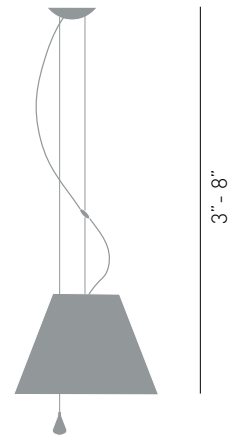

COSTANZA

design Paolo Rizzatto, 1986

**LUCE
PLAN**

- Type: Suspension
- Light source: 150W A-21 soft white med.base
- Product use: Indoor
- Materials: Aluminium stem, interchangeable polycarbonate silkscreened shade
- Colors: Counterweight steel mat chrome
Shade in blue, ivory, pistachio, orange, red, black, white
- Description: Elegant and light, this lamp emits a pleasant warm light through a silk-screened polycarbonate shade. The lamp's height may be adjusted by means of a characteristic stainless steel counterweight.
- Certifications: 
- Awards: Lampe d'Argent SIL/Paris, 1988
- Reference code: 1D13NSA20520

D13/1/2 1D13N0100508 primay red
 1D13N0100501 liquorice black
 1D13N0100536 petroleum blue
 1D13N0100506 smart yellow
 1D13N0100505 concrete grey

D13 sas

weight 1.52 lb - canopy ø 4.5" h. 1.18"