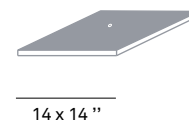

GRANDE COSTANZA OPEN AIR

design Paolo Rizzatto, 2008

**LUCE
PLAN**

1. Type: Floor
2. Light source: 250W T-10 halogen/frosted shielded med.base
3. Product use: Outdoor
4. Materials: Stainless steel painted stem and base, polycarbonate diffuser
5. Colors: Structure in alu
   Shade in off-white, light green
6. Description: The new outdoor version is able to give light to terraces and garden with elegance and efficiency. Available with off-white, rust, or light green shade. Stem is white, rust or aluminium.
7. Certifications: US
8. Reference code: Structure
   1D13GT/00520 alu
9. Shade
   1D13GP/01028 off-white
   1D13GP/01011 light green
10. Component
    D13G.air/2 1D13GT/02020 alu
    D13G.air/4 1D13GT/04020 alu

D13G.air/2
base