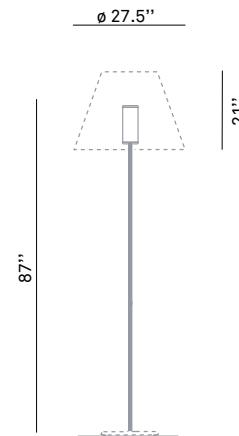

GRANDE COSTANZA OPEN AIR

design Paolo Rizzatto, 2008

**LUCE
PLAN**

- Type: Floor
- Light source: 250W T-10 halogen/frosted shielded med.base
- Product use: Outdoor
- Materials: Stainless steel painted stem and base, polycarbonate diffuser
- Colors: Structure in alu
Shade in off-white, light green
- Description: The new outdoor version is able to give light to terraces and garden with elegance and efficiency. Available with off-white, rust, or light green shade. Stem is white, rust or aluminium.
- Certifications:  US
- Reference code: Structure
1D13GT/00520 alu
- Shade
1D13GP/01028 off-white
1D13GP/01011 light green
- Component
D13G.air/2 1D13GT/02020 alu
D13G.air/4 1D13GT/04020 alu

D13G.air stem

D13G.air/2
base

D13G.air/4
fixed base for dowels