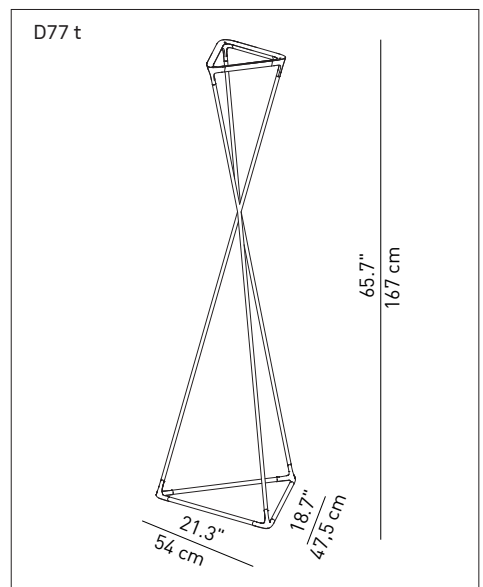

TANGO

design Francisco Gomez Paz, 2014

**LUCE
PLAN**

- Type: Floor
- Light source: LED 25W Mid Power 3120lm @ 3000K
sensor dimmer
- Product use: Indoor
- Materials: Structure in aluminium
Joints in elastomer
- Colors: Black
- Description: An innovative floor lamp for indirect lighting,
giving the fixture a dynamic posture of variable
geometry, which through a simple gesture makes
it possibly to gently adjust the direction of the beam.
- Certifications: 
- Reference code: Structure
1D770TD00501 black