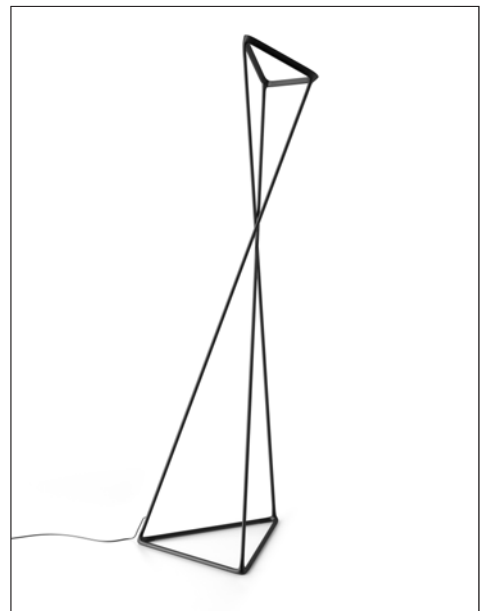

TANGO

design Francisco Gomez Paz, 2014

**LUCE
PLAN**

- Type: Floor
- Light source: LED 25W Mid Power 3120lm @ 3000K
sensor dimmer
- Product use: Indoor
- Materials: Structure in aluminium
Joints in elastomer
- Colors: Black
- Description: An innovative floor lamp for indirect lighting,
giving the fixture a dynamic posture of variable
geometry, which through a simple gesture makes
it possibly to gently adjust the direction of the beam.
- Certifications: 
- Reference code: Structure
1D770TD00501 black

The LED lamps cannot be changed in the luminaire