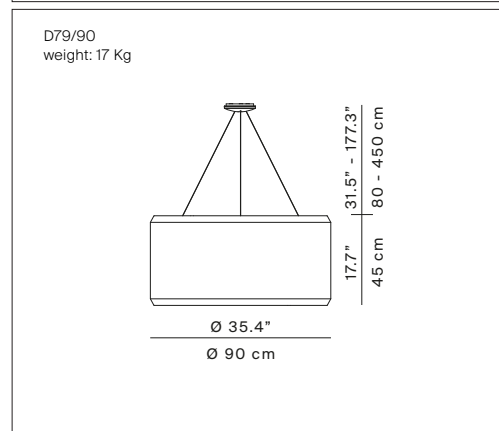

SILENZIO

design Monica Armani

**LUCE
PLAN**

Type: Suspension

Light source: 3 x LED 18W E27
3 x 23/27W FB E27
3 x max 105W HSGSA E27
LED 44W⁽¹⁾ 2700 or 3000K
3555 lm at 3000K (delivered) without diffuser
3285 lm at 3000K (delivered) with diffuser

EEL: A
EEL: A
EEL: D
EEL: A

Product use : Indoor

Materials : **kvadrat** textile, Remix 2 (90% wool, 10% nylon)

Colors: see the textile references

Description : The quality of light combined with acoustic comfort and the beauty of Kvadrat fabrics. Silenzio is a lighting system that combines decor solutions with high sound absorption for public and private spaces.

Insulation class:

Reference code : D79/90c	1D7909C000A2	light grey
	1D7909C000A3	dark grey
	1D7909C000B2	rust
	1D7909C000B1	sand
D79/120c	1D7912C000A2	light grey
	1D7912C000A3	dark grey
	1D7912C000B2	rust
	1D7912C000B1	sand
D79/150c	1D7915C000A2	light grey
	1D7915C000A3	dark grey
	1D7915C000B2	rust
	1D7915C000B1	sand

Optics	D79R/03	9D7903608200
	D79R/10	9D7910101700
	D79R/11	9D7910101800

Accessories	D79R/07	9D7907726000	diffuser
		9D7907726100	
		9D7907726200	
	D79R/09	9D7909612000	suspension kit for installation in parallel ropes

⁽¹⁾ The LED lamps cannot be changed in the luminaire
Power consumption by device