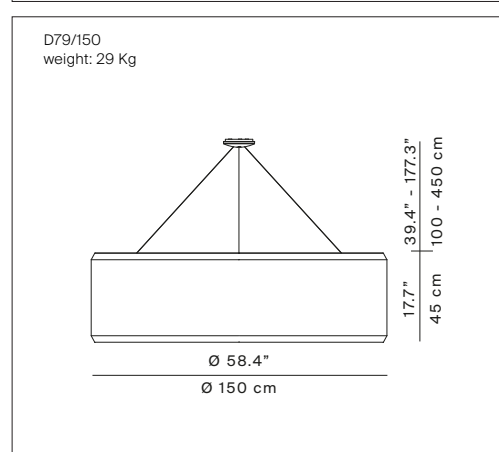

SILENZIO

design Monica Armani

**LUCE
PLAN**

Type: Suspension

Light source: 3 x LED 18W E27
3 x 23/27W FB E27
3 x max 105W HSGSA E27
LED 44W⁽¹⁾ 2700 or 3000K
3555 lm at 3000K (delivered) without diffuser
3285 lm at 3000K (delivered) with diffuser

EEL: A
EEL: A
EEL: D
EEL: A

Product use : Indoor

Materials : **kvadrat** textile, Remix 2 (90% wool, 10% nylon)

Colors: see the textile references

Description : The quality of light combined with acoustic comfort and the beauty of Kvadrat fabrics. Silenzio is a lighting system that combines decor solutions with high sound absorption for public and private spaces.

Insulation class:

Reference code : D79/90c	1D7909C000A2	light grey
	1D7909C000A3	dark grey
	1D7909C000B2	rust
	1D7909C000B1	sand
D79/120c	1D7912C000A2	light grey
	1D7912C000A3	dark grey
	1D7912C000B2	rust
	1D7912C000B1	sand
D79/150c	1D7915C000A2	light grey
	1D7915C000A3	dark grey
	1D7915C000B2	rust
	1D7915C000B1	sand

Optics	D79R/03	9D7903608200
	D79R/10	9D7910101700
	D79R/11	9D7910101800

Accessories	D79R/07	9D7907726000	diffuser
		9D7907726100	
		9D7907726200	
	D79R/09	9D7909612000	suspension kit for installation in parallel ropes

⁽¹⁾ The LED lamps cannot be changed in the luminaire
Power consumption by device