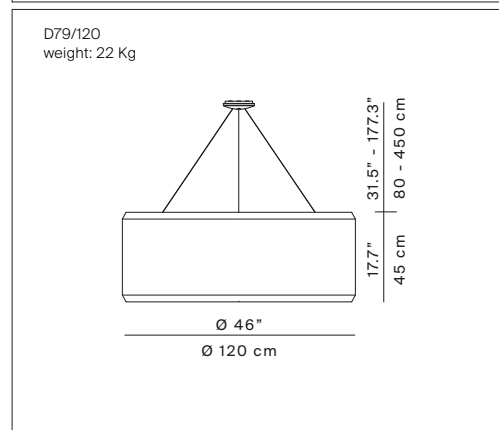

SILENZIO

design Monica Armani

**LUCE
PLAN**

Type: Suspension

Light source: 3 x LED 18W E27
3 x 23/27W FB E27
3 x max 105W HSGSA E27
LED 44W⁽¹⁾ 2700 or 3000K
3555 lm at 3000K (delivered) without diffuser
3285 lm at 3000K (delivered) with diffuser

EEL: A
EEL: A
EEL: D
EEL: A

Product use : Indoor

Materials : **kvadrat** textile, Remix 2 (90% wool, 10% nylon)

Colors: see the textile references

Description : The quality of light combined with acoustic comfort and the beauty of Kvadrat fabrics. Silenzio is a lighting system that combines decor solutions with high sound absorption for public and private spaces.

Insulation class:

Reference code : D79/90c	1D7909C000A2	light grey
	1D7909C000A3	dark grey
	1D7909C000B2	rust
	1D7909C000B1	sand
D79/120c	1D7912C000A2	light grey
	1D7912C000A3	dark grey
	1D7912C000B2	rust
	1D7912C000B1	sand
D79/150c	1D7915C000A2	light grey
	1D7915C000A3	dark grey
	1D7915C000B2	rust
	1D7915C000B1	sand

Optics	D79R/03	9D7903608200
	D79R/10	9D7910101700
	D79R/11	9D7910101800

Accessories	D79R/07	9D7907726000	diffuser
		9D7907726100	
		9D7907726200	
	D79R/09	9D7909612000	suspension kit for installation in parallel ropes

⁽¹⁾ The LED lamps cannot be changed in the luminaire
Power consumption by device