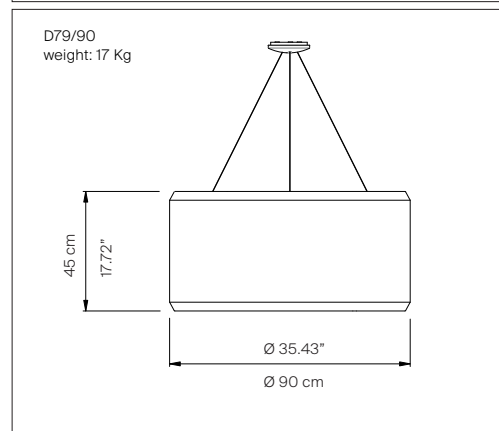

Insulation class: 

Reference code :	D79/90c	1D7909C000A2 1D7909C000A3 1D7909C000B2 1D7909C000B1	light grey dark grey rust sand
	D79/120c	1D7912C000A2 1D7912C000A3 1D7912C000B2 1D7912C000B1	light grey dark grey rust sand
	D79/150c	1D7915C000A2 1D7915C000A3 1D7915C000B2 1D7915C000B1	light grey dark grey rust sand
Optics	D79R/03 D79R/10 D79R/11	9D7903608200 9D7910101700 9D7910101800	optic 3000K optic 2700K
Accessories	D79R/07  D79R/09	9D7907726000 9D7907726100 9D7907726200 9D7909612000	lower screen Ø 90 cm lower screen Ø 120 cm lower screen Ø 150 cm suspension kit