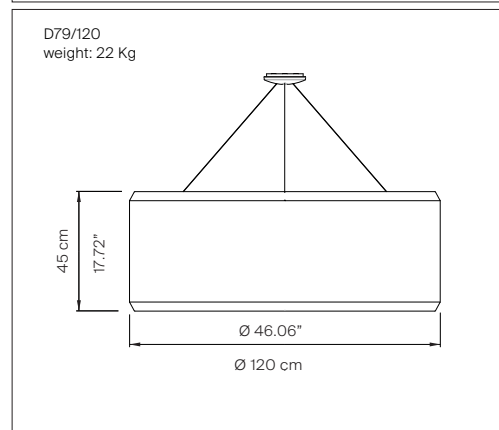

Insulation class: 

Reference code :	D79/90c	1D7909C000A2 1D7909C000A3 1D7909C000B2 1D7909C000B1	light grey dark grey rust sand
	D79/120c	1D7912C000A2 1D7912C000A3 1D7912C000B2 1D7912C000B1	light grey dark grey rust sand
	D79/150c	1D7915C000A2 1D7915C000A3 1D7915C000B2 1D7915C000B1	light grey dark grey rust sand
Optics	D79R/03 D79R/10 D79R/11	9D7903608200 9D7910101700 9D7910101800	optic 3000K optic 2700K
Accessories	D79R/07  D79R/09	9D7907726000 9D7907726100 9D7907726200 9D7909612000	lower screen Ø 90 cm lower screen Ø 120 cm lower screen Ø 150 cm suspension kit