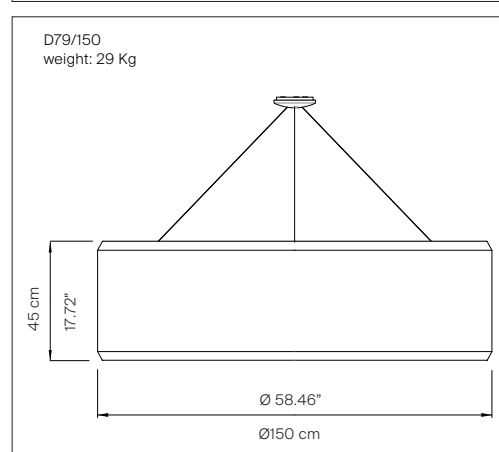

Insulation class: 

Reference code :	D79/90c	1D7909C000A2 1D7909C000A3 1D7909C000B2 1D7909C000B1	light grey dark grey rust sand
	D79/120c	1D7912C000A2 1D7912C000A3 1D7912C000B2 1D7912C000B1	light grey dark grey rust sand
	D79/150c	1D7915C000A2 1D7915C000A3 1D7915C000B2 1D7915C000B1	light grey dark grey rust sand
Optics	D79R/03 D79R/10 D79R/11	9D7903608200 9D7910101700 9D7910101800	optic 3000K optic 2700K
Accessories	D79R/07  D79R/09	9D7907726000 9D7907726100 9D7907726200 9D7909612000	lower screen Ø 90 cm lower screen Ø 120 cm lower screen Ø 150 cm suspension kit