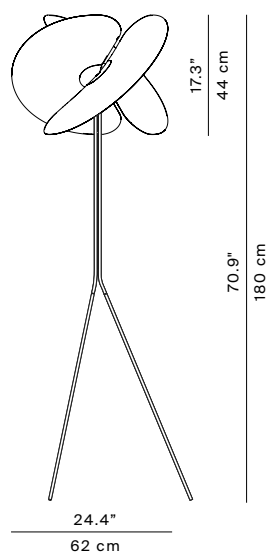

# Levante

**A06TD + A06C1**  
dimmer on board  
weight 6,7 Kg

<b>Light source</b>	<b>A06/1T - A06TD</b>	<b>LED 28W 2700K</b>
<b>Materials</b>	Aluminum structure, PET diffuser	
<b>Structure finishes</b>	○ Matt white	
	⊥ F CE	