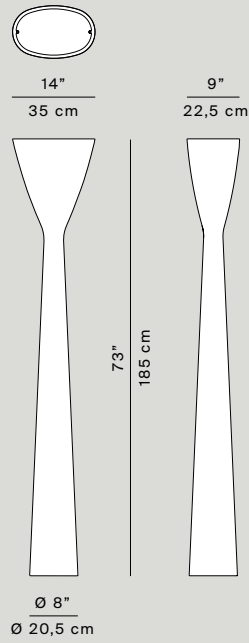

D38L

Carrara

D38L
foot dimmer

TECHNICAL DATA

Light source	D38L	LED module 45W* 3000K CRI 80
Materials	Body in painted fire-retardant expanded polyurethane	
Structure finishes	<input type="radio"/> White	<input type="radio"/> Matt black
	 	