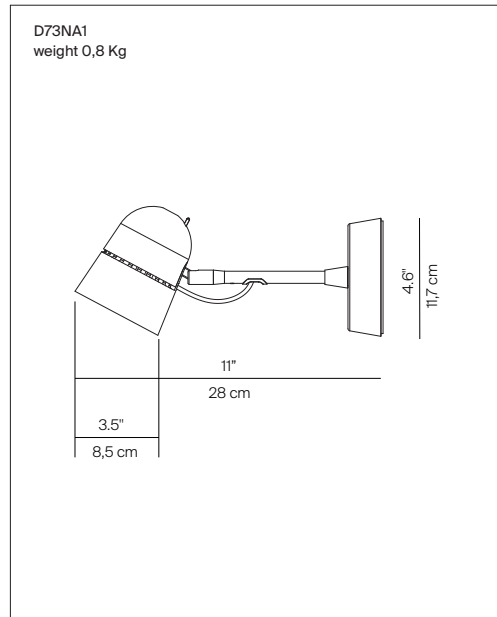

Insulation class and marks:

Rating: 220-240 V ~ 50/60 Hz
12W

Reference code: Structure
D73NA 1D73NA100001 black

Eggdrops dimmer compatibility:

Brand	Model number (Dimmer)
Busch Jäger	65234
Busch Jäger	2247 U
Jung	225 NVDE
Jung	243 EX 20W
Jung	225 T DE
PEHA	431 HAN LED
PEHA	433 HAB
Merten	MEG5133-0000
Merten	MEG5136-0000
Kopp	8034.0208.7 /8033
Kopp	8035.0208.0 /8078
Gira	0307 00/102
REV Ritter	501448551
REV Ritter	501418851
ELT	eDIM 100
Dinuy	RE PLA LE1
LK FUGA	1067004747

⁽¹⁾ The LED lamps cannot be changed in the luminaire