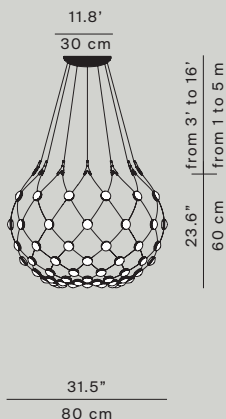

Luceplan App tutorial and user's guide is available on:
www.luceplan.com/products/mesh-wireless

D86W

Mesh wireless

D86KW100

complete version
kit wireless 2.4GHz included
weight 6,3 Kg
ceiling rose Ø 30 x 7 cm
Product use: indoor

D86KW080

complete version
kit wireless 2.4GHz included
weight 4,5 Kg
ceiling rose Ø 30 x 7 cm
Product use: indoor

D86KW101A-102A-103A D86KW104A-105A

D86KW081A-082A-083A D86KW084A-085A

New Luceplan App

Luceplan Mesh

Reference code Ø 80 cm

D86KW081A 1D86KW081001A

D86KW082A 1D86KW082001A

D86KW083A 1D86KW083001A

D86KW084A 1D86KW084001A

D86KW085A 1D86KW085001A

Reference code Ø 100 cm

D86KW101A 1D86KW101001A