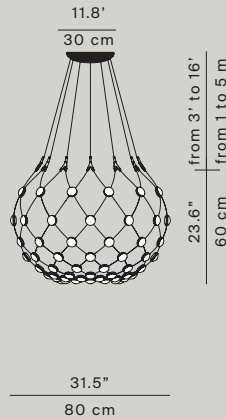

D86NPI

Luceplan App

Luceplan

Google Play
App Store

Don't use characters: . , " ° £ /

APP: www.luceplan.com/products/mesh-wireless

Mesh master PSK Luceplan

Light source

D86N - D86KW100

LED 61W 2700K CRI 90

D86NPI - D86KW080

LED 50W 2700K CRI 90

Rating system

D86NPI

220-240 V ~ 50/60 Hz, 50W

D86N

220-240 V ~ 50/60 Hz, 61W

Materials

Structure in steel, lenses in polycarbonate

Structure finishes

CE

Reference code Ø 80 cm

D86NPI

1D86N800001

Reference code Ø 100 cm

D86N

1D86N000001

Reference code kit wireless

D86/1

1D860/100000

Reference code ceiling rose 1 m

D86/W1

1D860/W10001

Reference code ceiling rose 5 m

D86/W5

1D860/W50001