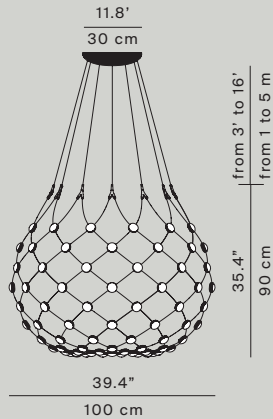

D86W

Mesh wireless

D86N

complete version
kit wireless 2.4GHz included
weight 6,3 Kg
ceiling rose Ø 30 x 7 cm
Product use: indoor

D86NPI

complete version
kit wireless 2.4GHz included
weight 4,5 Kg
ceiling rose Ø 30 x 7 cm
Product use: indoor

D86N