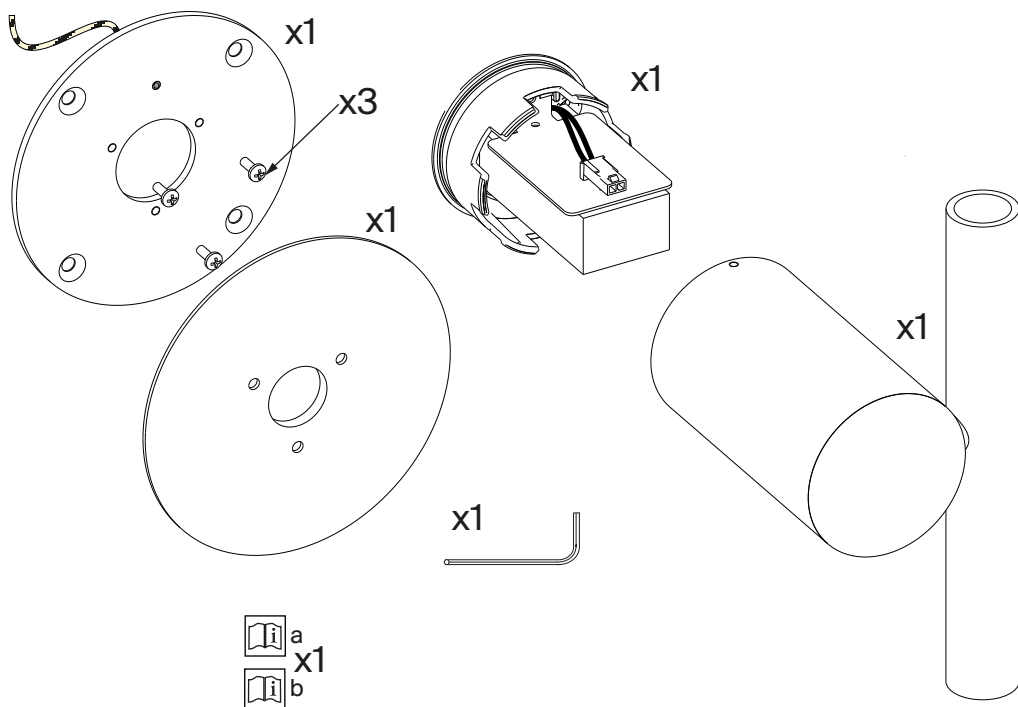

DOI

design Meneghello - Paoletti

**LUCE
PLAN**

A05ADW / A05AD

A05ATW - A05AT
A05ADW - A05AD

The product must be separated from other waste and sent to an authorized center for the treatment and recycling of electrical and electronic equipment.

A05ATW - A05AT
A05ADW - A05AD

A05ATW - A05AT
A05ADW - A05AD

kg 0,47kg

lb 2,2lbs

A05ATW - A05AT
A05ADW - A05AD

1

1a

2

180°

MOUNTING TYPE A/B
MONTAGE DE TYPE A/B
MONTAJE DE TIPO A/B

 pag. 11

A05ATW - A05AT
A05ADW - A05AD

A05ADW - A05AD

A05ATW - A05AT

4a

4b