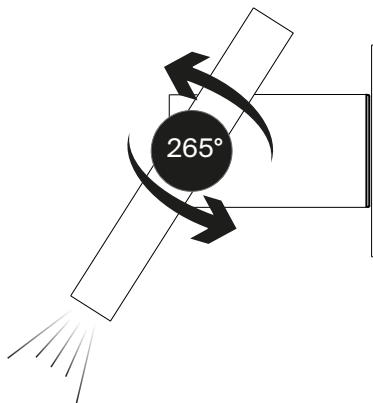

DOI

design Meneghello - Paoletti

**LUCE
PLAN**

A05ADW / A05AD

A05ATW - A05AT
A05ADW - A05AD

The product must be separated from other waste and sent to an authorized center for the treatment and recycling of electrical and electronic equipment.

A05ATW - A05AT
A05ADW - A05AD

A05ATW - A05AT
A05ADW - A05AD

kg 0,47kg

lb 2,2lbs

A05ATW - A05AT
A05ADW - A05AD

1

1a

2