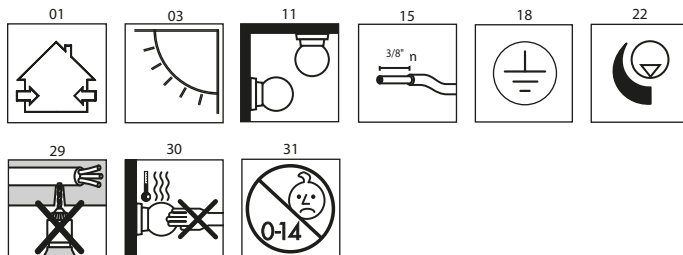

DOI

design Meneghello - Paoletti

**LUCE
PLAN**

A05ADW / A05AD

A05ATW - A05AT
A05ADW - A05AD

The product must be separated from other waste and sent to an authorized center for the treatment and recycling of electrical and electronic equipment.

A05ATW - A05AT
A05ADW - A05AD

A05ATW - A05AT
A05ADW - A05AD

kg 0,47kg

lb 2,2lbs

A05ATW - A05AT
A05ADW - A05AD

1

1a

2