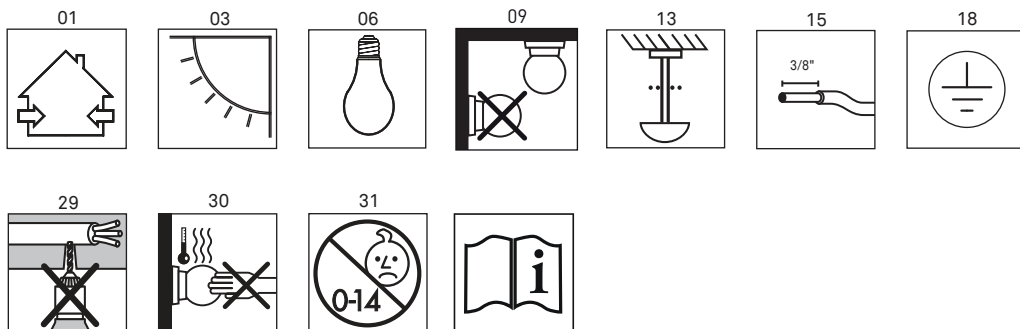

FAREL

design Diego Sferrazza

**LUCE
PLAN**

D96

D96K

D96K

"The product must be separated from other waste and sent to an authorized center for the treatment and recycling of electrical and electronic equipment."