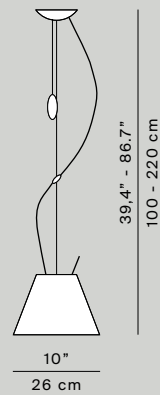

MOD. Costanzina

MOD. Costanzina

D13pi
D13pic. LED
D13pipt
on/off switch

D13pi - D13pic. LED

D13pipt

D13api
on/off switch

D13spi
ceiling rose: Ø 12 x 3 cm
weight 0.34 Kg

Light source

D13pi / D13pic. LED / D13api
D13spi / D13pipt

LED E14 (LED 5W E14 for complete version D13pic. LED)
42W HSGSA E14

Materials

Aluminium stem, interchangeable silkscreened polycarbonate shade

Structure finishes