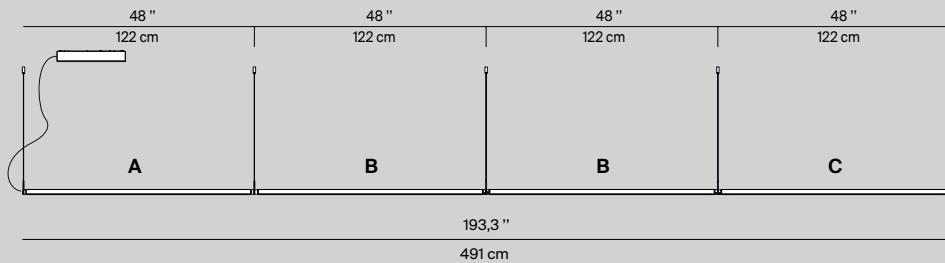

(*) Power consumption by device

Multiple configurations scheme

TECHNICAL DATA

A	D98SC2	3000K
	D98SW2	2700K
B	D98SC3	3000K
	D98SW3	2700K
C	D98SC4	3000K
	D98SW4	2700K

A + C

A + B + C

A + B + B + C

D98/4
 ceiling rose
 from 2 to 4 bodies
 max 212W
 220-240V ~ 50/60Hz