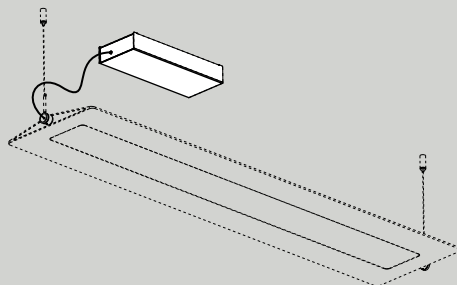

(*) Power consumption by device

Multiple configurations scheme

TECHNICAL DATA

A	D98SC2	3000K
	D98SW2	2700K
B	D98SC3	3000K
	D98SW3	2700K
C	D98SC4	3000K
	D98SW4	2700K

A + C

A + B + C

A + B + B + C

D98/4
 ceiling rose
 from 2 to 4 bodies
 max 212W
 220-240V ~ 50/60Hz