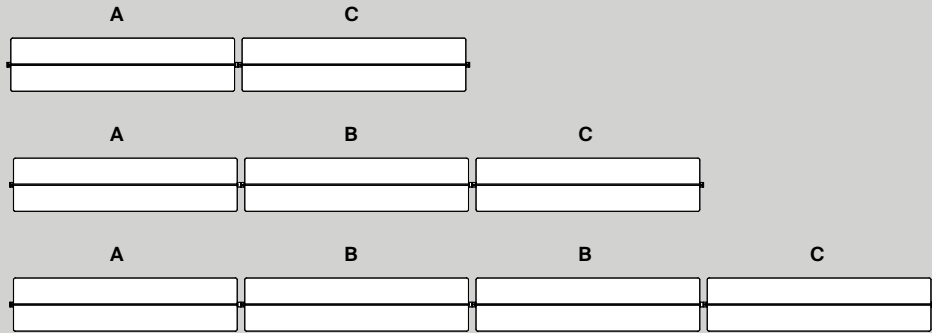

Multiple configurations scheme

TECHNICAL DATA

A	D98SC2	3000K
	D98SW2	2700K
B	D98SC3	3000K
	D98SW3	2700K
C	D98SC4	3000K
	D98SW4	2700K