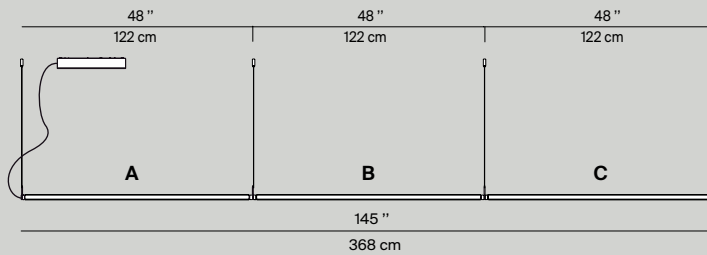

(*) Power consumption by device

Multiple configurations scheme

TECHNICAL DATA

A	D98SC2	3000K
	D98SW2	2700K
B	D98SC3	3000K
	D98SW3	2700K
C	D98SC4	3000K
	D98SW4	2700K

A + C

A + B + C

A + B + B + C

D98/4
 ceiling rose
 from 2 to 4 bodies
 max 212W
 220-240V ~ 50/60Hz