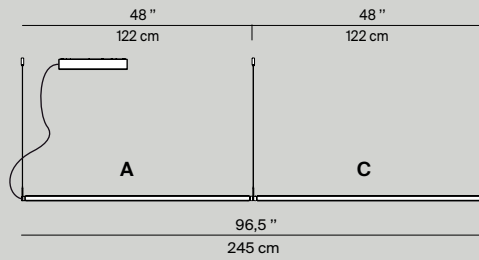

(*) Power consumption by device

Multiple configurations scheme

TECHNICAL DATA

A	D98SC2	3000K
	D98SW2	2700K
B	D98SC3	3000K
	D98SW3	2700K
C	D98SC4	3000K
	D98SW4	2700K

A + C

A + B + C

A + B + B + C

D98/4
 ceiling rose
 from 2 to 4 bodies
 max 212W
 220-240V ~ 50/60Hz