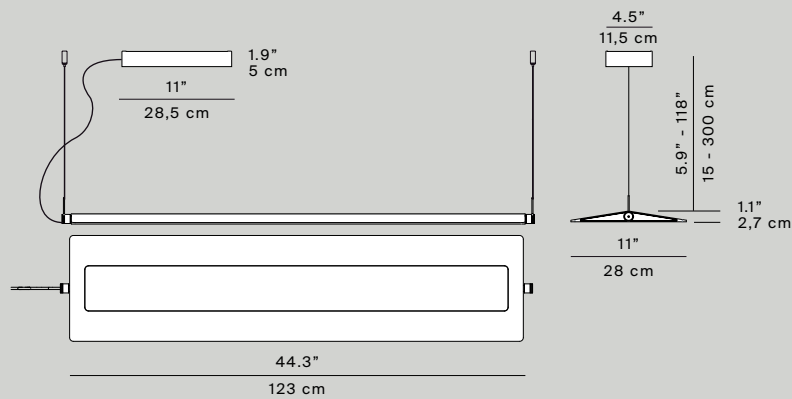

D98SC1/D98SW1
suspension
dimmable push/DALI
220-240V~ 50/60 Hz