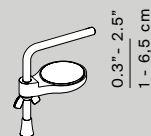

**Accessories**

**D33N /1**  
table base

**D33N/3**  
fixing pin

**D33N/4**  
clamp

**D33N/5**  
desk joint

**Light source**

**D33N100**

LED filament E27  
42W HSGSA E27