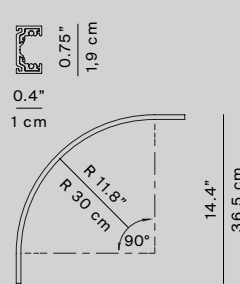

A00BP1
A00BP2
A00BP3
 linear recessed trimless track

A00BS11
A00BS12
A00BS13
 ceiling/wall linear track

A00BS30
A00BS50
 horizontal curved track
 ONLY for A00BS11, A00BS12,
 A00BS13

A00BS3V
 ceiling/wall
 vertical curved track
 ONLY for A00BS11, A00BS12,
 A00BS13

5x led lens 21,6° x 37,6° optic
 dimmable push/DALI
 48V dc, SELV
 1,1 x 0,7 - L30 cm
 0.43" x 0.28" - L11.8"

4,9W 2700K CRI90

A00WBU03

5 x led UGR optic
 dimmable push/DALI
 48V dc, SELV
 1,1 x 0,7 - L30 cm
 0.43" x 0.28" - L11.8"