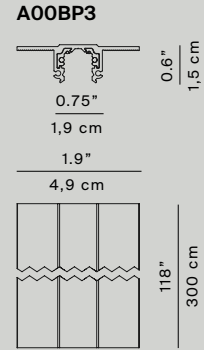

A00BP1
A00BP2
A00BP3
linear recessed trimless track