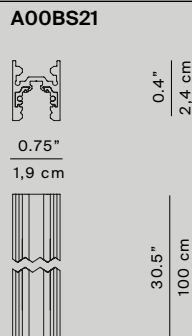

A00BS21
A00BS22
A00BS23
suspension linear track