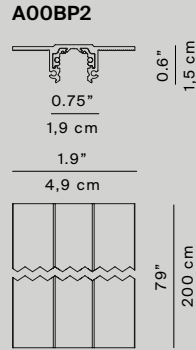

A00BP1
A00BP2
A00BP3
linear recessed trimless track