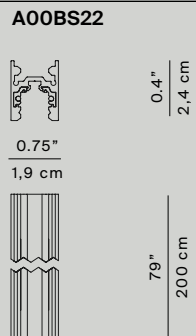

A00BS21
A00BS22
A00BS23
suspension linear track