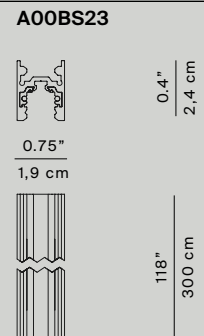

A00BS21
A00BS22
A00BS23
suspension linear track