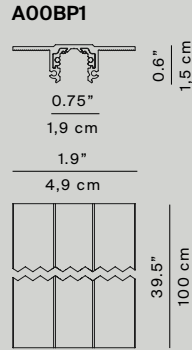

A00BP1
A00BP2
A00BP3
linear recessed trimless track