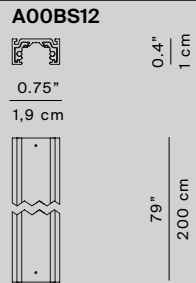

A00BS11
A00BS12
A00BS13
ceiling/wall linear track