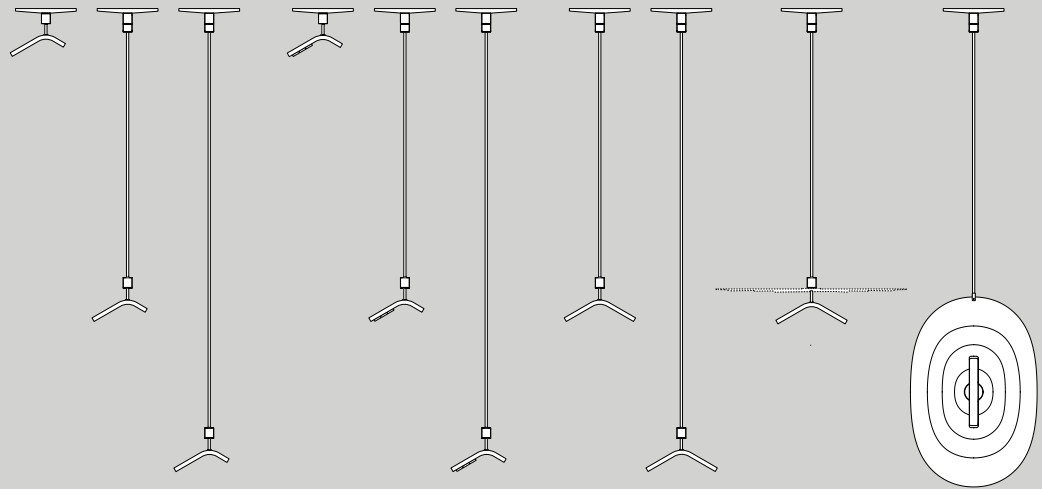

ALIBEL OPTICS AVAILABLE

Refer to family section for features. Page 397

ALIBEL

DOI optics available

Refer to family section for features. Page 117

**A05S1 / A05S1W
A05S2 / A05S2W**

A05/7
track adapter
dimnable push/DALI
48Vdc SELV