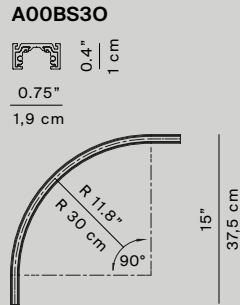

A00BS30
A00BS50
horizontal curved track
ONLY for A00BS11, A00BS12,
A00BS13