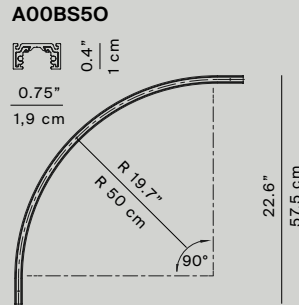

A00BS30
A00BS50
horizontal curved track
ONLY for A00BS11, A00BS12,
A00BS13