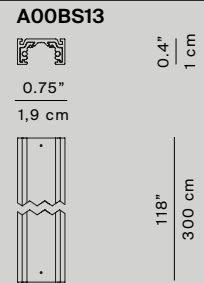

A00BS11
A00BS12
A00BS13
ceiling/wall linear track