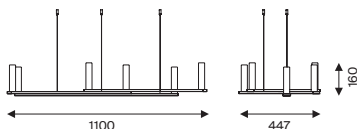

Scan for more info

Dix Bougies

A14

A14S06W

dimmerabile push/DALI,
phase-cut,

Light source

LED 38,5W, 2700K
CRI 90