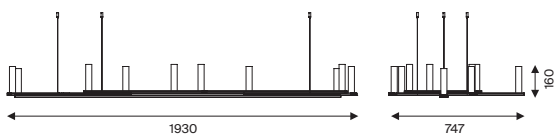

Scan for more info

Dix Bougies

A14

A14S06W

dimmerabile push/DALI,
phase-cut,

Light source

LED 38,5W, 2700K
CRI 90

A14S10W

dimmerabile push/DALI,
phase-cut

Light source

LED 67W, 2700K
CRI 90

Materials

Aluminum structure, paper/technopolymer diffuser

Structure finishes

● Matt black

Shape